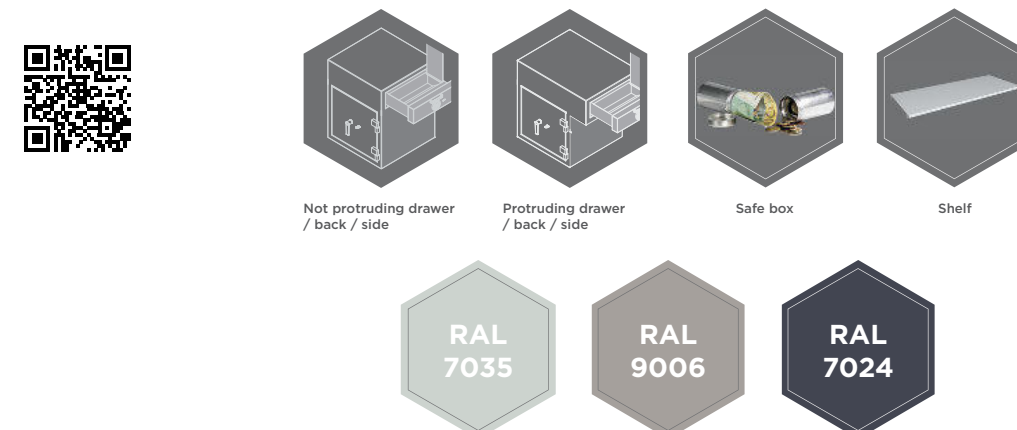

Accessories available against surcharge

All information concerning weight, color and dimensions are noncommittal and subject to errors and changes. Minor deviations are conditional on the production process. Technical changes, modifications and printing errors reserved. Safes may be top-heavy, during commissioning, please exercise appropriate caution in accordance with the installation guide. Pictograms are not technical description of the product.