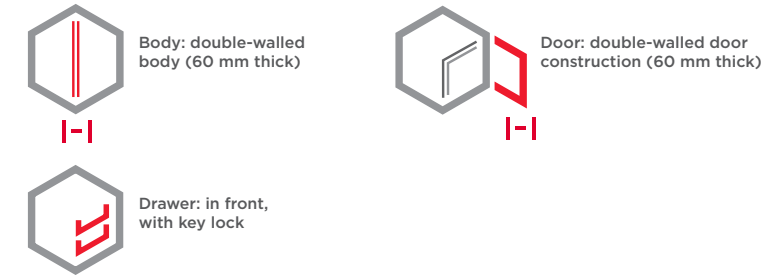

Security level: Class S2 according to EN 14450
Security level: according to B VDMA 24992 -
Conditions May '95

Drawer in front with key lock, with slot prepared for cylindrical lock.

Max. deposit dimensions:
modele 36100 - 36101 H*W*D 230*290*20 mm
modele 36102 H*W*D 230*440*20 mm.

Suitable for the storage of:
office documents, office equipment
valuables

Description
Wolfsburg series - drawer deposit safes.

Body: double-walled body (60 mm thick)
Door: double-walled door construction (60 mm thick)
Locking: 4-way locking bolt system

Standard option
Lock: safe and the drawer, each equipped with high security key lock I class VdS with two keys
Boltwork handle: main door with the knob protruding 12 mm, the drawer equipped with the grip
Hinges: internal
Door opening angle: 90°
Mounting holes: 2 holes in the floor and in backwall
Colour: RAL 7035 (light grey)

Art. No.	Model	Outer dimensions*			Inner dimensions			Door light		Anchoring		Weight Kg	Shelves Number	Volume Liters
		Height mm	Width mm	Depth mm	Height mm	Width mm	Depth mm	Height mm	Width mm	Bottom number	Backwall number			
36100	Wolfsburg	845	500	430	517	380	300	543	344	2	2	300	2	59
36101	Wolfsburg	1045	500	430	717	380	300	743	344	2	2	300	2	81
36102	Wolfsburg	700	650	500	372	530	370	398	494	2	2	300	2	73

* excluding hinges, handles and fittings