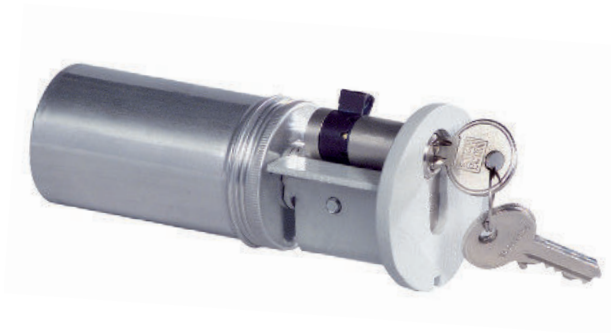

Suitable for the storage of:  
🔑 keys

**Description**  
Series Unna - floor safes.

**Body:** single-walled body (6 mm thick)  
**Door:** single-walled door construction (6 mm thick)  
**Locking:** 1-way locking system

**Standard option**  
**Lock:** Euro-profil lock with 3 keys  
**Colour:** RAL 7035 (light grey)

Art. No.	Model	External dimensions*			Internal dimensions			Clear door measurements		Safe box	Weight	Capacity
		H mm	W mm	D mm	H mm	W mm	D mm	H mm	W mm	Number	Kg	L
31000	Unna	161	63	63	92	52	52	92	52	1	2	0,1
31001	Unna	241	63	63	172	52	52	172	52	2	2,5	0,3
31002	Unna	331	63	63	262	52	52	262	52	3	3	0,5

\* excluding hinges, handles and fittings

Body: single-walled body (6 mm thick)

Door: double-walled door construction (6 mm thick)

**Closure options**

Standard option

Euro profile lock

Options available against surcharge