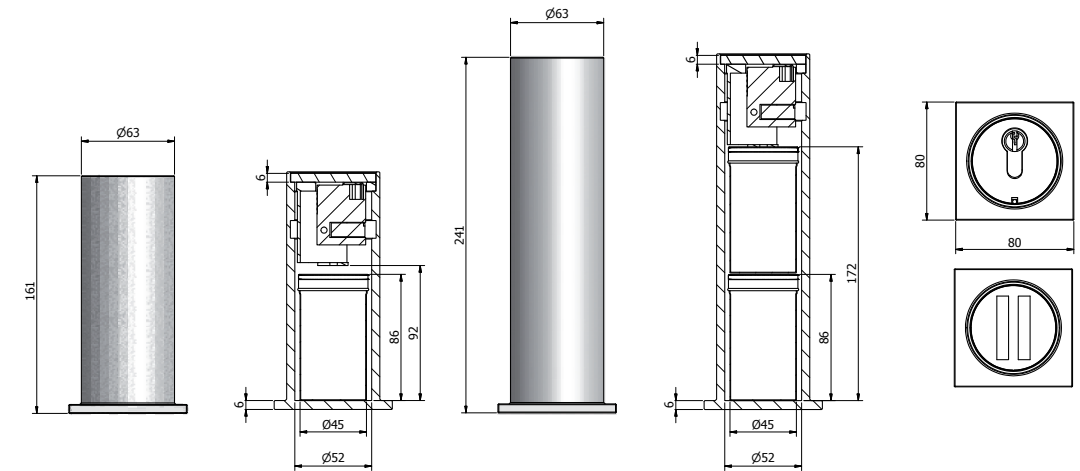

Suitable for the storage of:  
🔑 keys

**Description**  
Series Unna - floor safes.

**Body:** single-walled body (6 mm thick)  
**Door:** single-walled door construction (6 mm thick)  
**Locking:** 1-way locking system

**Standard option**  
**Lock:** Euro-profil lock with 3 keys  
**Colour:** RAL 7035 (light grey)

Art. No.	Model	External dimensions*			Internal dimensions			Clear door measurements		Safe box	Weight	Capacity
		H mm	W mm	D mm	H mm	W mm	D mm	H mm	W mm	Number	Kg	L
31000	Unna	161	63	63	92	52	52	92	52	1	2	0,1
31001	Unna	241	63	63	172	52	52	172	52	2	2,5	0,3
31002	Unna	331	63	63	262	52	52	262	52	3	3	0,5

\* excluding hinges, handles and fittings

Body: single-walled body (6 mm thick)

Door: double-walled door construction (6 mm thick)

**Closure options**

Standard option

Euro profile lock

Options available against surcharge