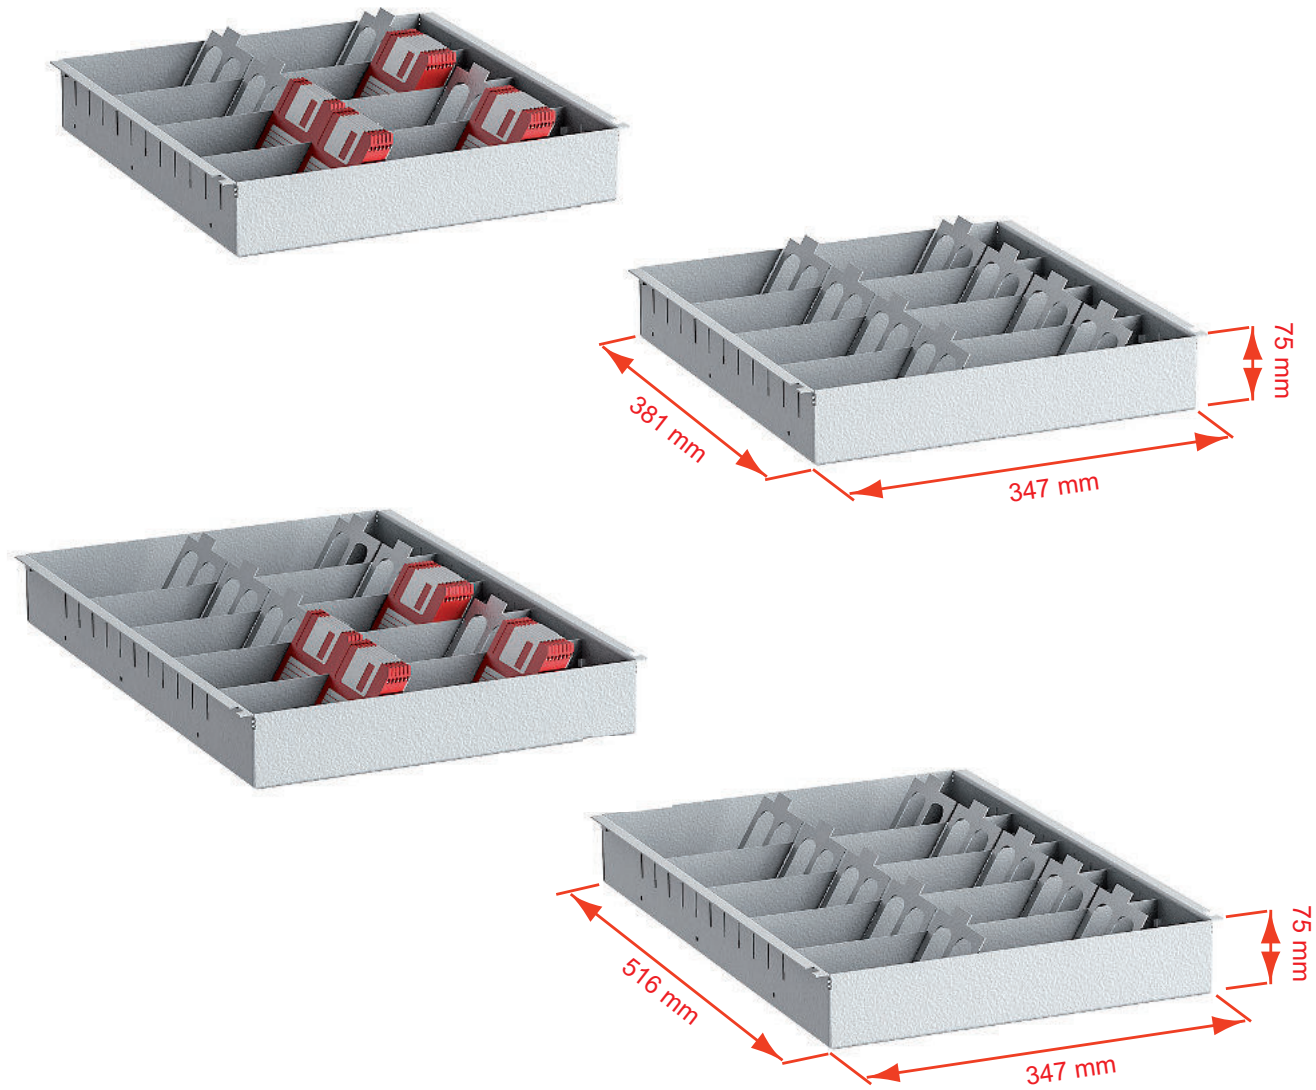

Suitable for the storage of:

- data media
- office documents, office equipment

Description

Series Stockholm - the safes with one-hour protection from fire S 60 DIS.

Body: multi-walled body (80 mm thick)
Door: multi-walled door construction (151 mm thick)
Locking: 4-way locking bolt system

Standard option

Lock: high security key lock I class VdS with two keys (120 mm)
Boltwork handle: handle, protruding 60 mm
Mounting holes: 2 holes in the floor
Colour: RAL 7035 (light grey)

Model Stockholm

* excluding hinges, handles and fittings

Body: multi-walled body 80 mm thick

Door: multi-walled door construction 151 mm thick

Closure options

Standard option

Key lock

Options available against surcharge

Electronic lock

Drawer types used in Stockholm model

Art. No.	Model	Drawer number	CD-ROM	Diskette 3,5"	Streamer Tape	Streamer Tape DLT	Giga Tape 4	Giga Tape 8	Optical disc 3,5"	Microfilm cassette	Megastar	LTO
			140x125x5 mm	88x88x3 mm	162x107x25 mm	112x112x32 mm	81x60x16 mm	102x68x20 mm	94x90x6 mm	100x100x25 mm	137x59x16 mm	105x102x22 mm
46700	Stockholm	3	198	1188	78	87	378	187	513	105	300	126
46701	Stockholm	drawers	264	1485	104	116	504	238	684	140	400	180
46702	Stockholm	6	396	2376	156	174	756	374	1026	210	600	252
46703	Stockholm	drawers	528	2970	208	232	1008	476	1368	280	800	360