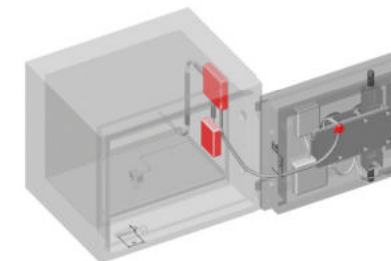

**Boltwork handle:** handle protruding 79 mm

**Hinges:** External

**Door opening angle:** 180°

**Mounting holes:** 1 hole in the bottom, 1 blind hole in the back wall up to 1/3 height (assembly set for 1 hole as standard)

\* excluding hinges, handles and fittings \*\* not drilled \*\*\* hook strip for self assembly

Body: multi-walled body (78 mm thick)

Door: multi-walled door construction (137 mm thick)

**Closure options**

Standard option

Options available against surcharge

Key lock

Mechanical code lock

Electronic lock Stellar Basic

Electronic lock Stellar Business

Electronic lock Primor 3000 level 5

Electronic lock Primor 3000 level 15

Electronic lock B 90

**Accessories available against surcharge**

Alarm system (EMA) - complete set (also available in single positions).

When installing the alarm system or single components, the safe is equipped with the bottom cover, which diminishes the safe space inside by 30 mm.