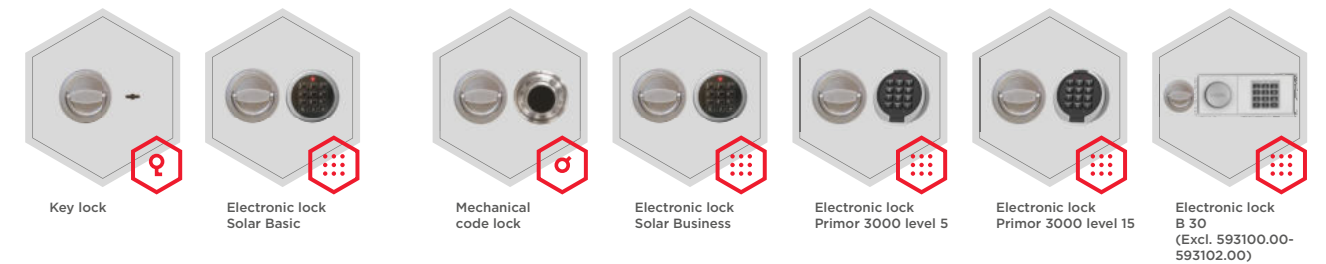

Closure options

Standard option

Options available against surcharge