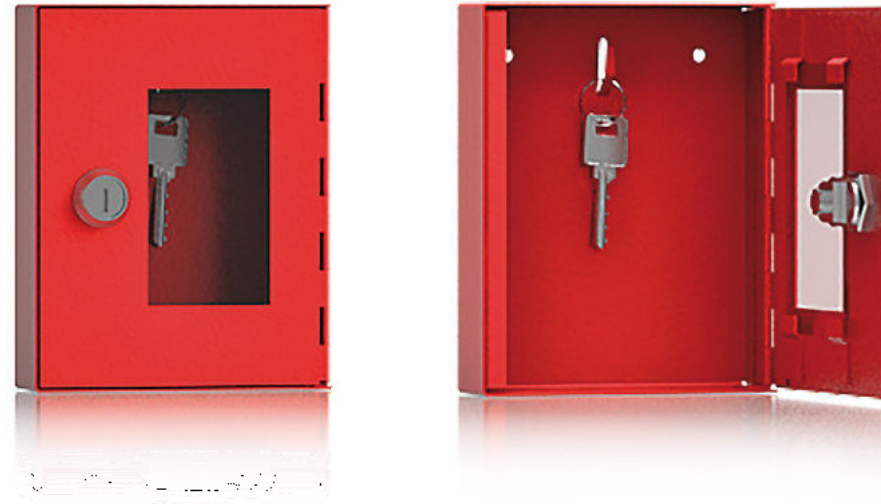

Model
Rosenheim

FEATURE - emergency key box with interchangeable glass plates. They are available in several options, together with the glass hammer or preparation for sealing.

Suitable for the storage of:
 key

Description
 Rosenheim series- key cabinets.

Body: single-walled body (1 mm thick)
Door: single-walled door (1 mm thick)
Locking: one way by lock

Standard option

Lock: cylindrical lock with two keys
Hinges: internal
Door opening angle: 180°
Mounting holes: 2 holes in back wall
Colour: RAL 3001 (Signal red)