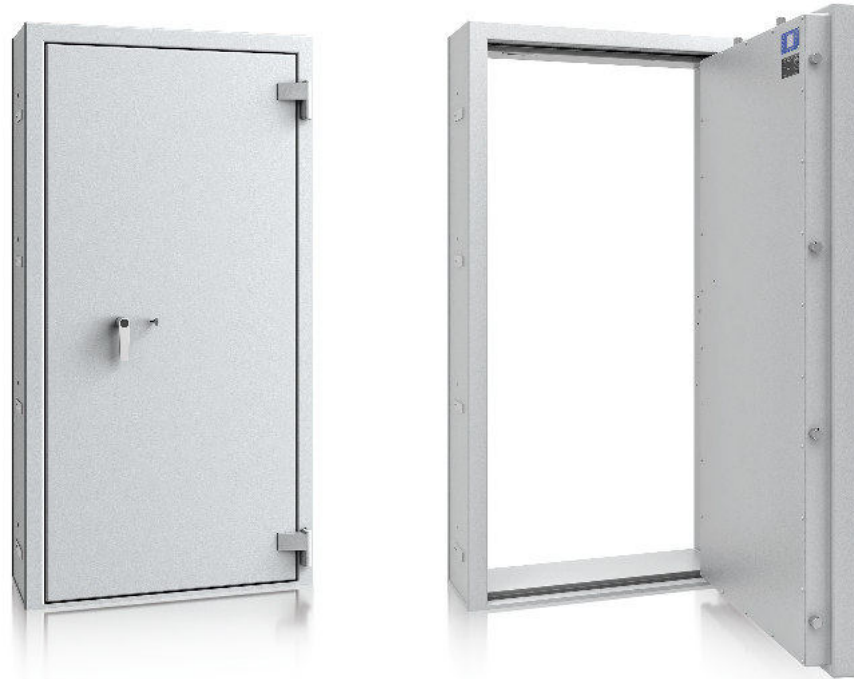

Model  
**Rom-Lazio**

**Security level: Class III according to EN 1143-1**  
**Fire rating: Fire-protected safes according to EN 15659 LFS 30 P**

**In order to save the fire-resistance certificate, the door should be built in the wall strictly according to the mounting manual instruction.**

**Description:**  
Rom-Lazio series - strongroom door, burglar - proof.

**Door:** multi-walled door construction (130 mm thick)  
**Door frame:** double-walled (60 mm thick)  
**Locking:** 3-way locking bolt system - incl. overlapping profile on the hinge side

**Standard option:**  
**Lock:** high security key lock class II VdS with two keys (170 mm)  
**Boltwork handle:** handle, protruding 60 mm  
**Hinges:** external  
**Door opening angle:** 180°  
**Mounting holes:** 10 holes, 4 in each side and 2 in the top  
**Colour:** RAL 7035 (light grey)