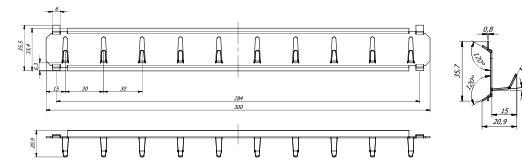

Standard hook bars

(for art. no. 16415-16417)
Art. no. 02010