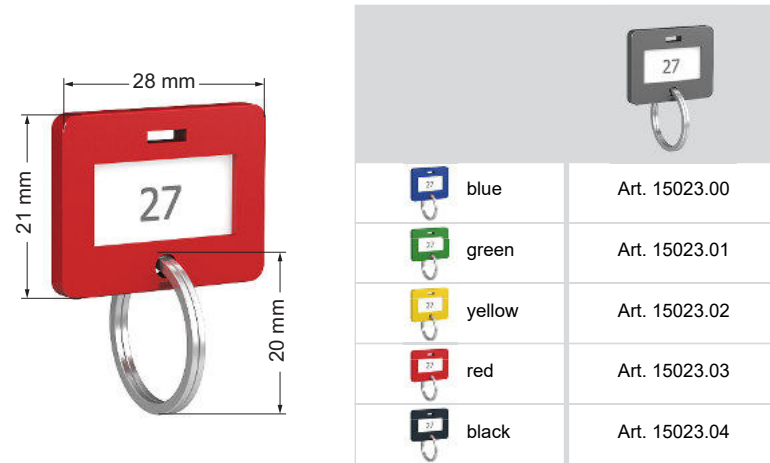

Standard option
Lock: cylindrical lock with two keys
Hinges: internal
Door opening angle: 120°
Mounting holes: 4 holes in back wall
Colour: RAL 7035 (light grey)

Model
Regensburg

Art. No.	Model	Hook bars			Hooks on hook bar			Partition wall	Hooks in total
		Back wall Number	Door Number	Partition wall Number	Back wall Number	Door Number	Partition wall Number	Number	Number
05001	Regensburg	5	5	5	10	10	10	1	150
05002	Regensburg	5	5	5x2	10	10	10	1	200
05003	Regensburg	5	5	5x2 / 5	10	10	10	2	250
05004	Regensburg	5	5	5x2 / 5x2	10	10	10	2	300

* excluding hinges, handles and fittings

Body: single-walled body (1 mm thick)

Door: single-walled door (1 mm thick)

Standard hook bars

Art. no. 02010

Closure options

Accessories available against surcharge

Colour options without surcharge

All information concerning weight, color and dimensions are noncommittal and subject to errors and changes. Minor deviations are conditional on the production process. Technical changes, modifications and printing errors reserved. Safes may be top-heavy, during commissioning, please exercise appropriate caution in accordance with the installation guide. Pictograms are not technical description of the product.

The picture shows an example of a key cabinet - model Regensburg Art. no. 05001.

Key ring options against surcharge.

Art. No.	Model	Hook bars			Hooks on hook bar			Partition wall Number	Hooks in total Number
		Back wall Number	Door Number	Partition wall Number	Back wall Number	Door Number	Partition wall Number		
05001	Regensburg	5	5	5	10	10	10	1	150
05002	Regensburg	5	5	5x2	10	10	10	1	200
05003	Regensburg	5	5	5x2 / 5	10	10	10	2	250
05004	Regensburg	5	5	5x2 / 5x2	10	10	10	2	300