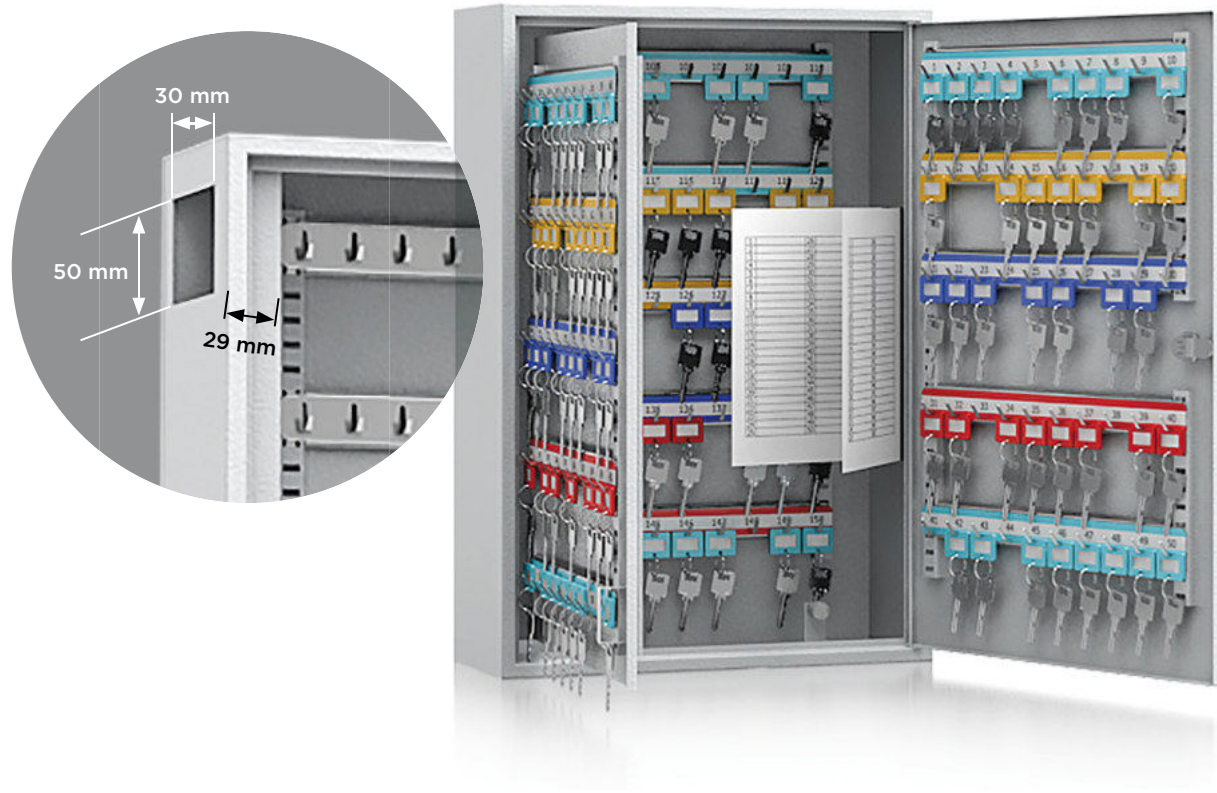

The picture shows an example of a key cabinet - model Regensburg Art. no. 05001.