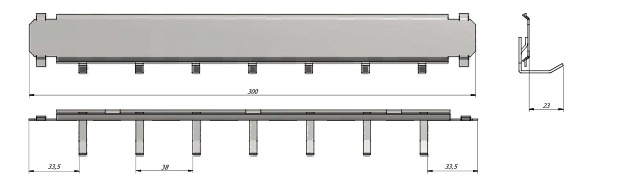

The picture shows an example of a key cabinet - model Regensburg Art. no. 05001.

Key ring options against surcharge.

Art. No.	Model	Hook bars			Hooks on hook bar			Partition wall Number	Hooks in total Number
		Back wall Number	Door Number	Partition wall Number	Back wall Number	Door Number	Partition wall Number		
05001	Regensburg	5	5	5	10	10	10	1	150
05002	Regensburg	5	5	5x2	10	10	10	1	200
05003	Regensburg	5	5	5x2 / 5	10	10	10	2	250
05004	Regensburg	5	5	5x2 / 5x2	10	10	10	2	300

Hook bars

Standard

Art. no. 02010

Hook bars options available against surcharge

Art. no. 02011

Art. no. 02012

Art. no. 02013

Art. no. 02014