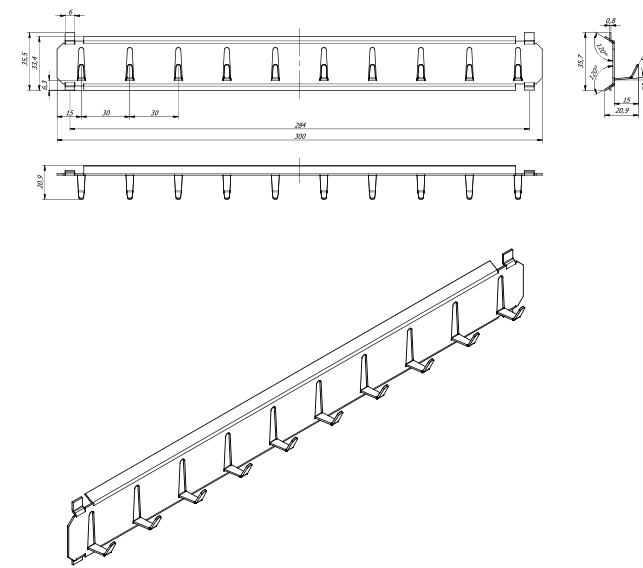

Hook bars

Standard

Art. no. 02010