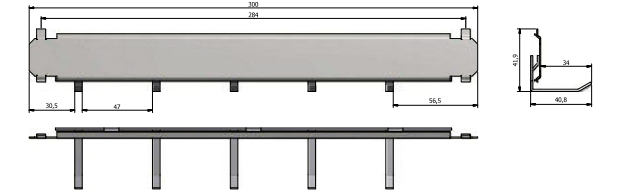

The picture shows an example of a key cabinet - model Regensburg Art. no. 05001.

Key ring options against surcharge.

Art. No.	Model	Hook bars			Hooks on hook bar			Partition wall Number	Hooks in total Number
		Back wall Number	Door Number	Partition wall Number	Back wall Number	Door Number	Partition wall Number		
05001	Regensburg	5	5	5	10	10	10	1	150
05002	Regensburg	5	5	5x2	10	10	10	1	200
05003	Regensburg	5	5	5x2 / 5	10	10	10	2	250
05004	Regensburg	5	5	5x2 / 5x2	10	10	10	2	300

Hook bars

Standard

Art. no. 02010

Hook bars options available against surcharge

Art. no. 02011

Art. no. 02012

Art. no. 02013

Art. no. 02014