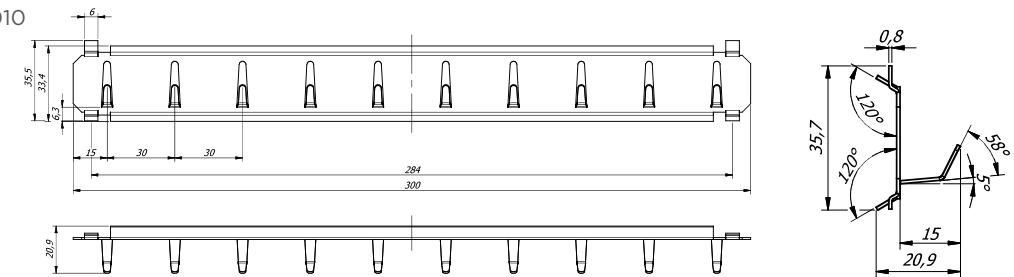

Standard option
Lock: cylindrical lock with two keys
Hinges: internal
Door opening angle: 120°
Mounting holes: 4 holes in back wall
Colour: RAL 7035 (light grey)

Model
Regensburg

Art. No.	Model	Hook bars			Hooks on hook bar			Partition wall	Hooks in total
		Back wall Number	Door Number	Partition wall Number	Back wall Number	Door Number	Partition wall Number	Number	Number
05001	Regensburg	5	5	5	10	10	10	1	150
05002	Regensburg	5	5	5x2	10	10	10	1	200
05003	Regensburg	5	5	5x2 / 5	10	10	10	2	250
05004	Regensburg	5	5	5x2 / 5x2	10	10	10	2	300

* excluding hinges, handles and fittings

Body: single-walled body (1 mm thick)

Door: single-walled door (1 mm thick)

Standard hook bars

Art. no. 02010

Closure options

Accessories available against surcharge