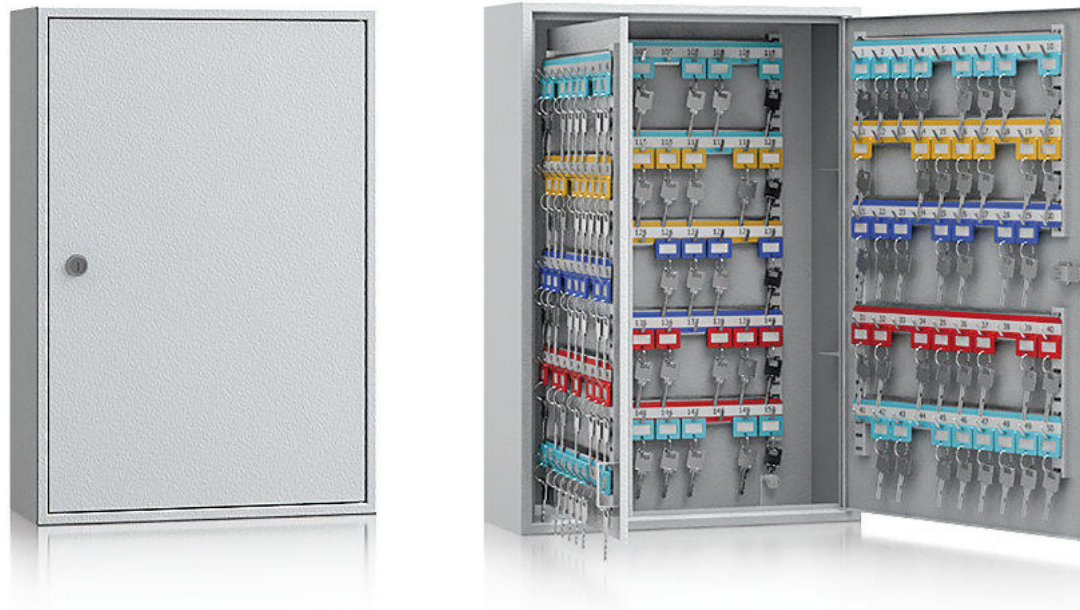

Model
Regensburg

Suitable for the storage of:
key

Description
Regensburg series - key cabinets with adjustable, colourful and numbered hook bars. Index holder in standard.

Body: single-walled body (1 mm thick)
Door: single-walled door (1 mm thick)
Locking: 1-way locking system

Standard option
Lock: cylindrical lock with two keys
Hinges: internal
Door opening angle: 120°
Mounting holes: 4 holes in back wall
Colour: RAL 7035 (light grey)

Model
Regensburg

Art. No.	Model	Hook bars			Hooks on hook bar			Partition wall	Hooks in total
		Back wall Number	Door Number	Partition wall Number	Back wall Number	Door Number	Partition wall Number	Number	Number
05001	Regensburg	5	5	5	10	10	10	1	150
05002	Regensburg	5	5	5x2	10	10	10	1	200
05003	Regensburg	5	5	5x2 / 5	10	10	10	2	250
05004	Regensburg	5	5	5x2 / 5x2	10	10	10	2	300

* excluding hinges, handles and fittings

Body: single-walled body (1 mm thick)

Door: single-walled door (1 mm thick)

Standard hook bars

Art. no. 02010

Closure options

Accessories available against surcharge