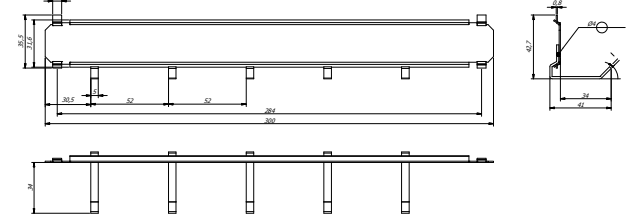

The picture shows an example of a key cabinet - model Regensburg Art. no. 05001.

Key ring options against surcharge.

Art. No.	Model	Hook bars			Hooks on hook bar			Partition wall Number	Hooks in total Number
		Back wall Number	Door Number	Partition wall Number	Back wall Number	Door Number	Partition wall Number		
05001	Regensburg	5	5	5	10	10	10	1	150
05002	Regensburg	5	5	5x2	10	10	10	1	200
05003	Regensburg	5	5	5x2 / 5	10	10	10	2	250
05004	Regensburg	5	5	5x2 / 5x2	10	10	10	2	300

Hook bars

Standard

Art. no. 02010

Hook bars options available against surcharge

Art. no. 02011

Art. no. 02012

Art. no. 02013

Art. no. 02014