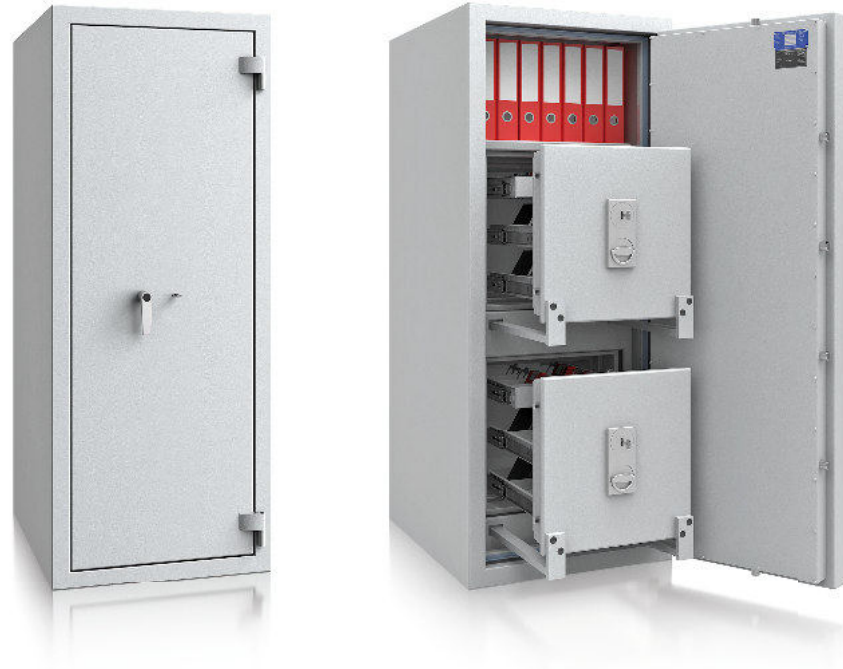

Model
Paris-Versailles

Security level: Class II according to EN 1143-1
Fire rating: Fire-protected inner safe according to EN 1047-1 S60DIS

Suitable for the storage of:
 office documents, office equipment
 valuables

Description
Paris-Versailles series - High security safes with inner safe with one-hour protection from fire S 60 DIS.

Body: multi-walled body (52 mm thick)
Door: multi-walled door construction (109 mm thick)
Locking: 4-way locking bolt system - incl. overlapping profile on the hinge side

Standard option
Lock: high security key lock I class VdS with two keys (145 mm)
Boltwork handle: handle, protruding 60 mm
Hinges: external
Door opening angle: 180°
Mounting holes: 2 holes in the floor
Colour: RAL 7035 (light grey)

Art. No.	Model	Outer dimensions*			Inner dimensions			Door light		Anchoring		Weight Kg	Drawers Number	Volume Liters
		Height mm	Width mm	Depth mm	Height mm	Width mm	Depth mm	Height mm	Width mm	Bottom number	Backwall number			
46800	Paris-Versailles	779	684	815	675	568	651	645	516	2	-	740	3	59
46801	Paris-Versailles	779	684	950	675	568	786	645	516	2	-	815	3	79
46802	Paris-Versailles	1079	684	815	975	568	651	945	516	2	-	880	3	59
46803	Paris-Versailles	1079	684	950	975	568	786	945	516	2	-	950	3	79
46804	Paris-Versailles	1414	684	815	1310	568	651	1280	516	2	-	1220	2 x 3	118
46805	Paris-Versailles	1414	684	950	1310	568	786	1280	516	2	-	1290	2 x 3	159
46806	Paris-Versailles	1714	684	815	1610	568	651	1580	516	2	-	1315	2 x 3	118
46807	Paris-Versailles	1714	684	950	1610	568	786	1580	516	2	-	1395	2 x 3	159