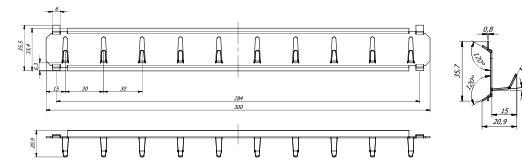

Standard hook bars

(for art. no. 16315-16317)
Art. no. 02010