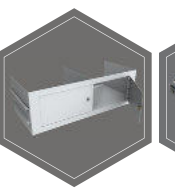

Suitable for the storage of:

- office documents, office equipment
- valuables

Description

Paris series - high security safes with light fire protection.

Body: multi-walled body (52 mm thick)

Door: multi-walled door construction (109 mm thick)

Mechanical code lock

Electronic lock

Electronic lock with mechanical emergency (Excl. 41512)

Accessories available against surcharge

Left door

Inner safe (Excl. 41500; 41512-41514; 41519)

Inner safe with partition wall, 2 - door (Excl. 41500-41511; 41515-41518)