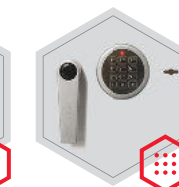

Electronic lock

Electronic lock with mechanical emergency