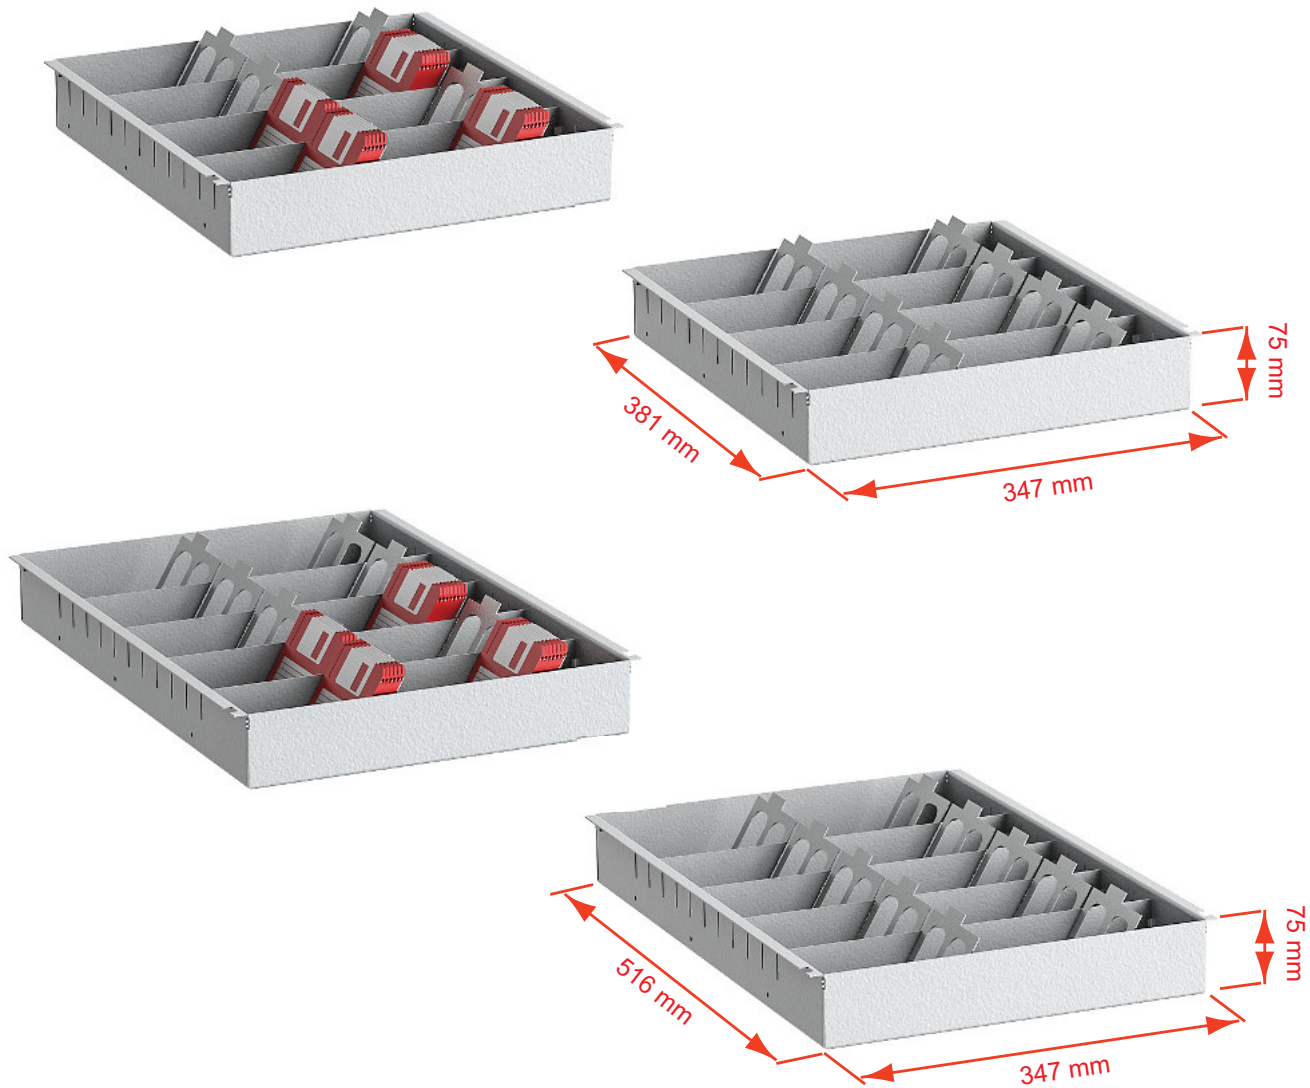

**Description**

Series Oslo - the safes with one-hour protection from fire S 60 DIS.

- Body: multi-walled body (80 mm thick)
- Door: multi-walled door construction (151 mm thick)
- Locking: 4-way locking bolt system

**Standard option**

- Lock: high security key lock I class VdS with two keys (120 mm)
- Boltwork handle: handle, protruding 60 mm
- Mounting holes: 2 holes in the floor
- Colour: RAL 7035 (light grey)

**Closure options**

Standard option

Key lock

Options available against surcharge

Electronic lock

**Accessories available against surcharge**

Extensible file frame

All information concerning weight, color and dimensions are noncommittal and subject to errors and changes. Minor deviations are conditional on the production process. Technical changes, modifications and printing errors reserved. Safes may be top-heavy, during commissioning, please exercise appropriate caution in accordance with the installation guide. Pictograms are not technical description of the product.

Drawer types used in Oslo model

Art. No.	Model	Drawer number	CD-ROM	Diskette 3,5"	Streamer Tape	Streamer Tape DLT	Giga Tape 4	Giga Tape 8	Optical disc 3,5"	Microfilm cassette	Megastar	LTO
			140x125x5 mm	88x88x3 mm	162x107x25 mm	112x112x32 mm	81x60x16 mm	102x68x20 mm	94x90x6 mm	100x100x25 mm	137x59x16 mm	105x102x22 mm
46500	Oslo	3	198	1188	78	87	378	187	513	105	300	126
46501	Oslo	drawers	264	1485	104	116	504	238	684	140	400	180
46502	Oslo	6	396	2376	156	174	756	374	1026	210	600	252
46503	Oslo	drawers	528	2970	208	232	1008	476	1368	280	800	360