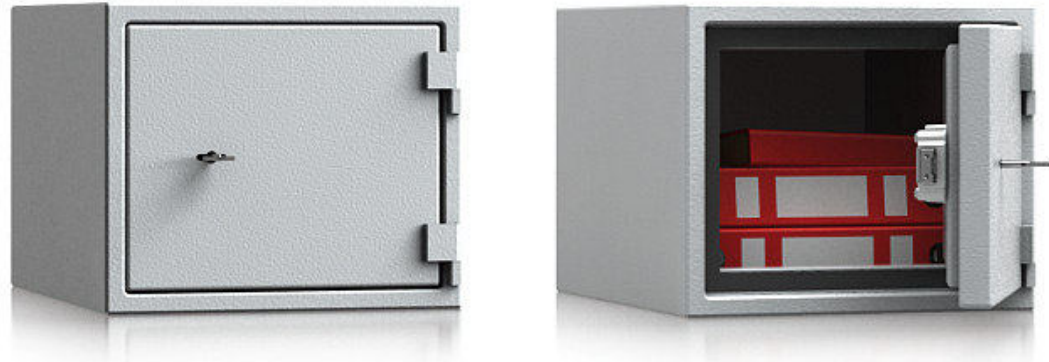

Model Offenbach

Security level: A according to VDMA 24992 - Conditions May '95
Fire rating: Fire-protected safes according to EN 15659 LFS 30 P

Suitable for the storage of:
 office documents, office equipment
 keys

Description
 Offenbach series - furniture safes.

Body: double-walled body (18 mm thick)
Door: double-walled door construction (67 mm thick)
Locking: 2-way locking bolt system - incl. overlapping profile on the hinge side

Standard option
Lock: high security key lock I class VdS with two keys (95 mm)
Hinges: external
Door opening angle: 180°
Mounting holes: 2 holes in the floor and 1 in back wall
Colour: RAL 7035 (light grey)