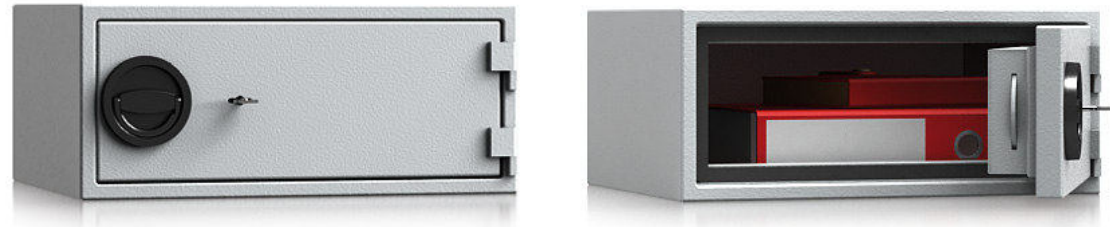

Model
Offenbach-Bieber

Security level: Class S1 according to EN 14450
Security level: A according to VDMA 24992 - Conditions May '95
Fire rating: Fire-protected safes according to EN 15659 LFS 30 P

Suitable for the storage of:
 office documents, office equipment
 keys

Description
 Offenbach-Bieber series - Furniture safes.

Body: double-walled body (18 mm thick)
Door: double-walled door construction (74 mm thick)
Locking: 2-way locking bolt system - incl. overlapping profile on the hinge side

Standard option
Lock: high security key lock I class VdS with two keys (95 mm)
Boltwork handle: knob, protruding 12 mm
Hinges: external
Door opening angle: 180°
Mounting holes: 2 holes in the floor and 1 in back wall
Colour: RAL 7035 (light grey)

Model
Offenbach-Bieber

Art. No.	Model	Outer dimensions*			Inner dimensions			Door light		Anchoring		Weight Kg	Shelves Number	Volume Liters
		Height mm	Width mm	Depth mm	Height mm	Width mm	Depth mm	Height mm	Width mm	Bottom number	Backwall number			
32800	Offenbach-Bieber	200	470	383	167	434	291	132	402	2	1	29,3	-	21
32801	Offenbach-Bieber	470	200	383	437	164	291	402	132	2	1	29,3	-	21