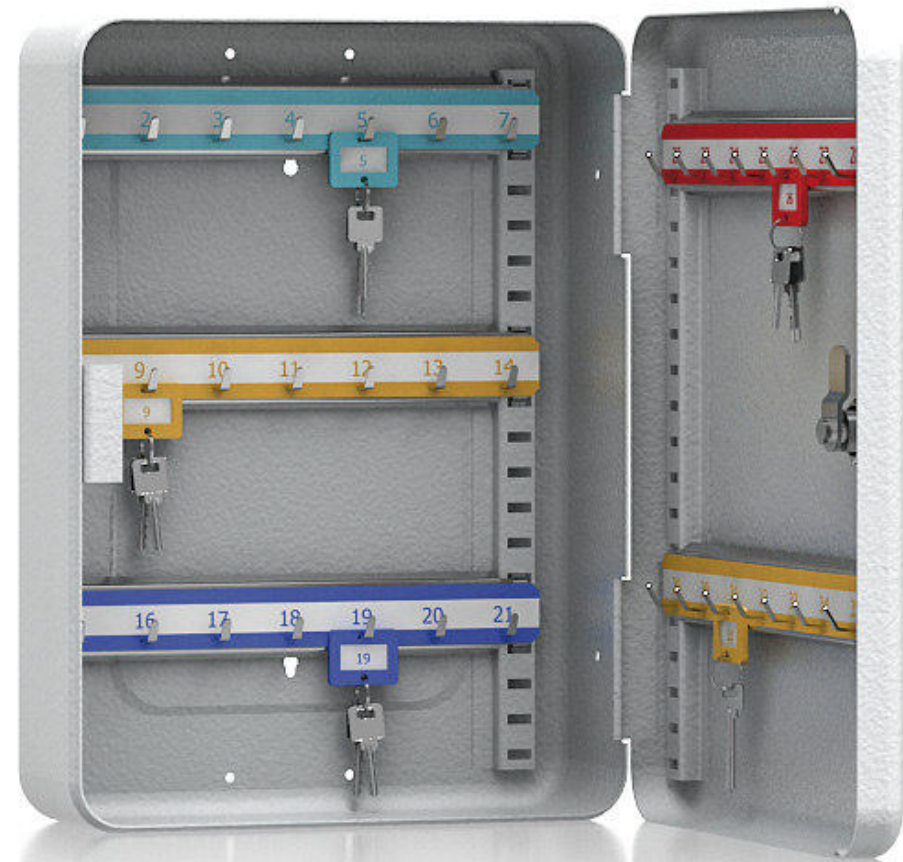

Suitable for the storage of:

 key

Description

Series Neu-Ulm - economical key cabinet.

Body: single-walled body (1 mm thick)

Door: single-walled door (1 mm thick)

Locking: one way by lock

Standard option

Lock: cam lock with two keys

Hinges: internal

Door opening angle: 180°

Mounting holes: 4 holes in back wall

Colour: RAL 7035 (light grey)

Model
Neu-Ulm

Art. No.	Model	Outer dimensions*			Inner dimensions			Anchoring		Hooks in total	Weight
		Height mm	Width mm	Depth mm	Height mm	Width mm	Depth mm	Bottom number	Backwall number	Number	Kg
03060.00	Neu Ulm	250	180	90	248	178	89	0	4	10	1,7
03061.00	Neu Ulm	250	180	90	248	178	89	0	4	15	1,7
03062.00	Neu Ulm	250	180	90	248	178	89	0	4	20	1,9
03063.00	Neu Ulm	320	230	90	318	228	89	0	4	28	2,5
03064.00	Neu Ulm	320	230	90	318	228	89	0	4	35	2,6
03065.00	Neu Ulm	320	230	90	318	228	89	0	4	50	2,8
03066.00	Neu Ulm	320	230	90	318	228	89	0	4	65	3,0
03067.00	Neu Ulm	320	230	90	318	228	89	0	4	86	3,3

The picture shows an example of a key cabinet - model Neu Ulm Art. no. 03064 with additional equipment.

Art. No.	Model	Hook bars			Hooks on hook bar			Partition wall Number	Hooks in total Number
		Back wall Number	Door Number	Partition wall Number	Back wall Number	Door Number	Partition wall Number		
03060.00	Neu Ulm	2	-	-	5	-	-	-	10
03061.00	Neu Ulm	2	1	-	5	5	-	-	15
03062.00	Neu Ulm	2	2	-	5	5	-	-	20
03063.00	Neu Ulm	3	1	-	7	7	-	-	28
03064.00	Neu Ulm	3	2	-	7	7	-	-	35
03065.00	Neu Ulm	3	2	3	7	7	5	1	50
03066.00	Neu Ulm	3	2	6	7	7	5	1	65
03067.00	Neu Ulm	4	4	6	7	7	5	1	86