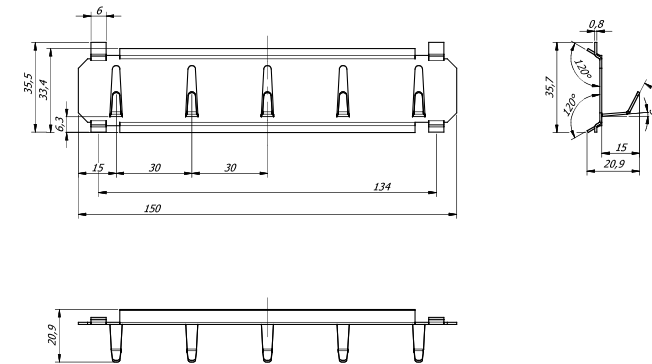

Standard hook bars

Art. no. 02005