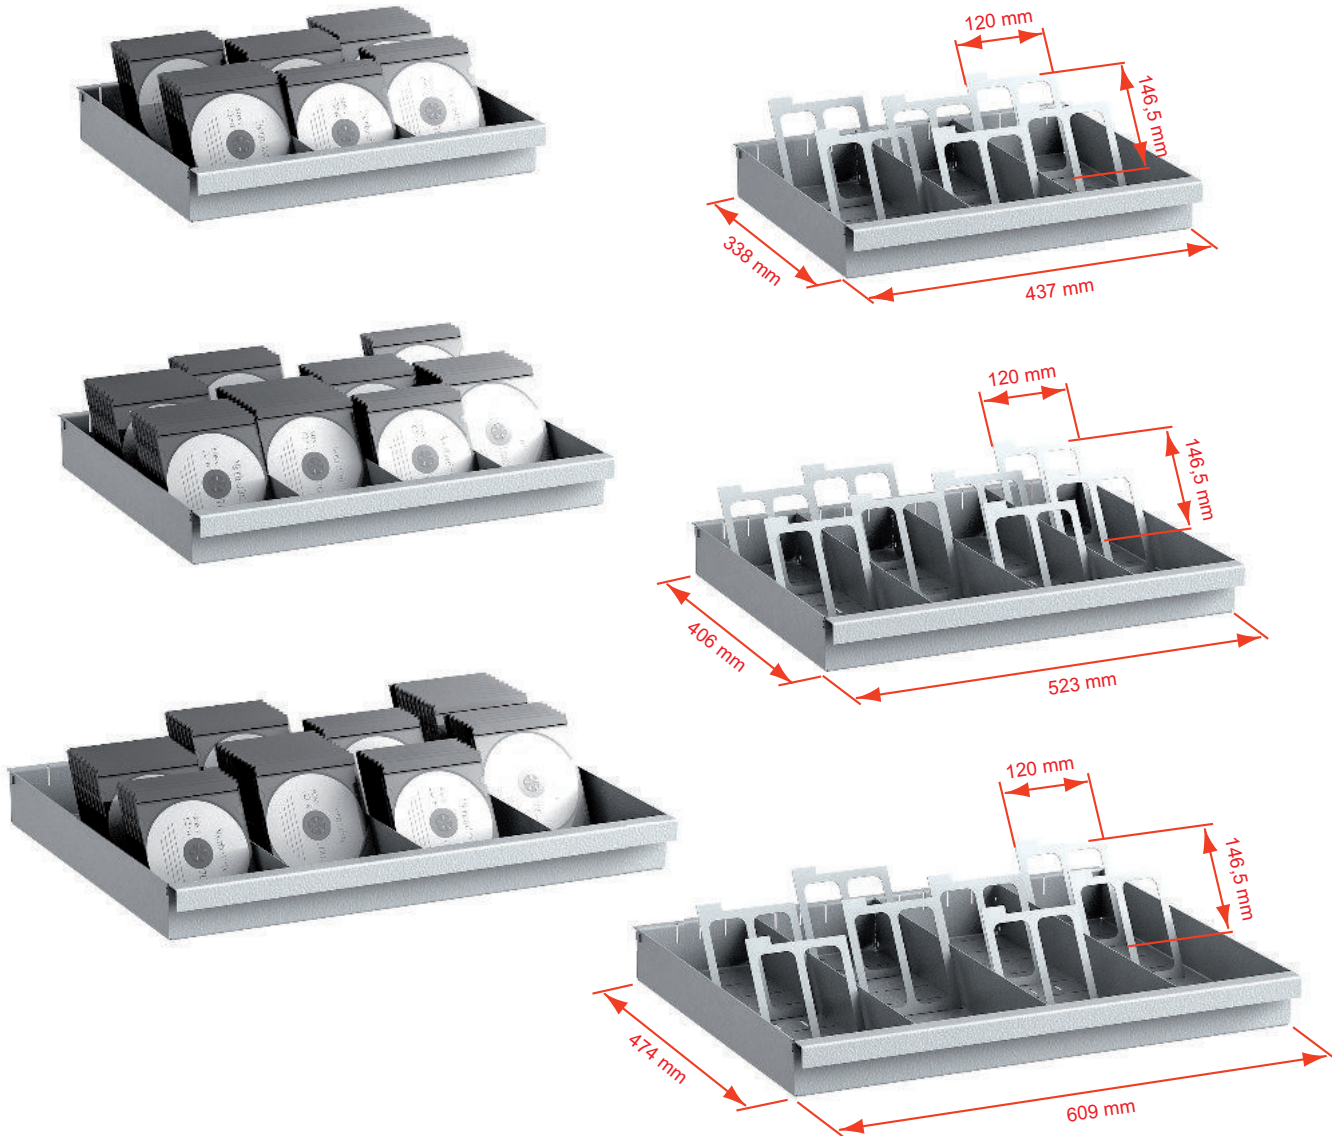

Drawer types used in Kopenhagen model