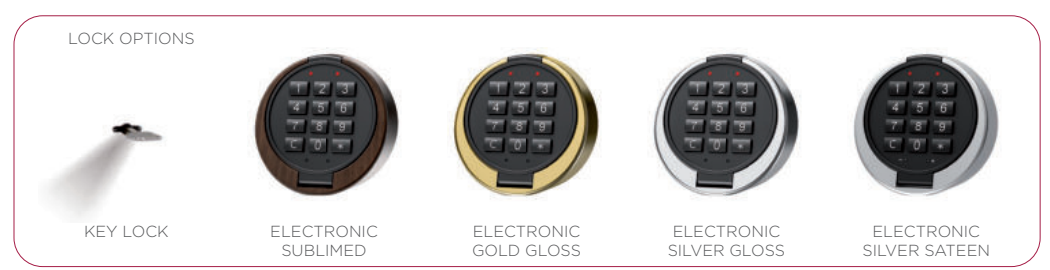

Door: multi-walled door construction

Locking: 4-way locking bolt system - incl. overlapping profile on the hinge side

Standard option

Lock: high security key lock I class VdS with two keys (65 mm)

Boltwork handle: handle, protruding 35 mm

Hinges: internal

Door opening angle: 90°

Mounting holes: 2 holes in the floor and 2 on the backwall

KOALA

Article	Basic equipment			Outer dimensions (mm)			Inner dimensions (mm)			Door light (mm)		Dimensions of the display window (mm)		Weight (kg)	Anchoring number	Number of shelves fixed / movable	Weapon holders - amount and color	Body colors	Inner carpet color	Lock	Handle Type and color	
	A	B	E	Height	Width	Depth	Height	Width	Depth	Height	Width	Height	Width									
M1928545A	A			1952	840	450	1856	730	370	1782	655	-	x	-	2/2	-	4	-	RAL 9011			
M1928545AS	A			1952	840	450	1856	730	370	1782	655	-	x	-	2/2	-	4	-	Sublimation nut			

REMARKS:
 * back wall not sublimated
 ** the carpet is located on the back wall, side walls and at the bottom

REMARKS CONCERNING THE SAFE ANCHORING TO THE BACK WALL:
 The whole back wall is lined with the carpet - in order to anchor the safe to the wall, the carpet has to be notched or debonded