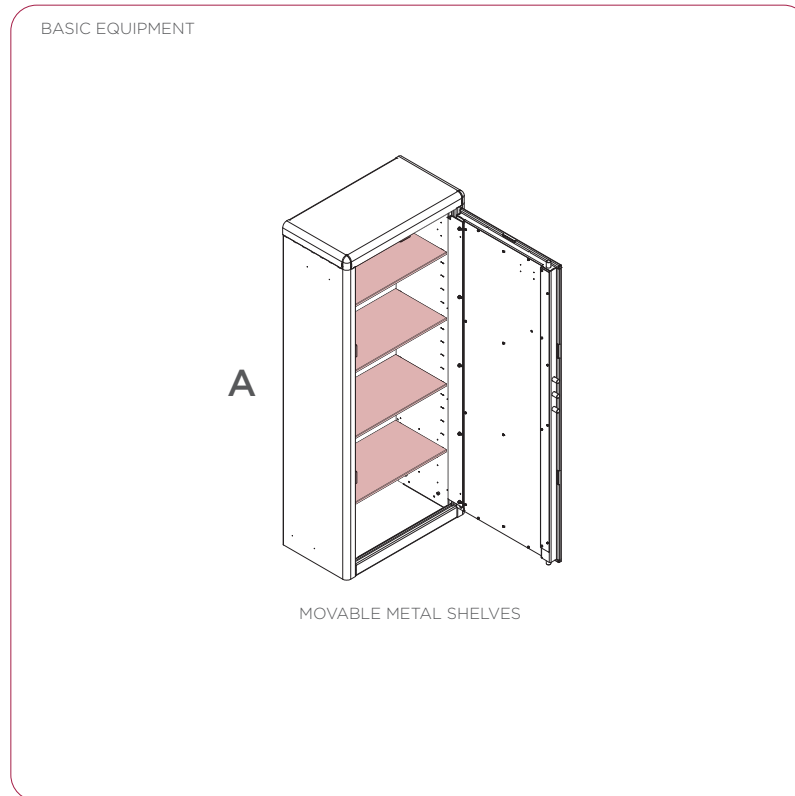

Door: multi-walled door construction

Locking: 4-way locking bolt system - incl. overlapping profile on the hinge side

Standard option

Lock: high security key lock I class VdS with two keys (65 mm)

Boltwork handle: handle, protruding 35 mm

Hinges: internal

Door opening angle: 90°

Mounting holes: 2 holes in the floor and 2 on the backwall

KOALA

Article	Basic equipment			Outer dimensions (mm)			Inner dimensions (mm)			Door light (mm)		Dimensions of the display window (mm)		Weight (kg)	Anchoring number	Number of shelves fixed / movable	Weapon holders - amount and color	Body colors	Inner carpet color	Lock	Handle Type and color	
	A	B	E	Height	Width	Depth	Height	Width	Depth	Height	Width	Height	Width									
M1928545A	A			1952	840	450	1856	730	370	1782	655	-	x	-	2/2	-	4	-	RAL 9011			
M1928545AS	A			1952	840	450	1856	730	370	1782	655	-	x	-	2/2	-	4	-	Sublimation nut			

REMARKS:
 * back wall not sublimated
 ** the carpet is located on the back wall, side walls and at the bottom

REMARKS CONCERNING THE SAFE ANCHORING TO THE BACK WALL:
 The whole back wall is lined with the carpet - in order to anchor the safe to the wall, the carpet has to be notched or debonded