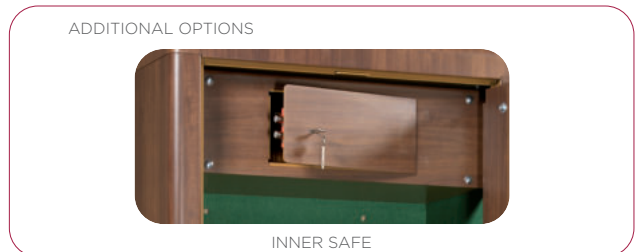

Hinges: internal

Door opening angle: 90°

Mounting holes: 2 holes in the floor and 2 on the backwall

KOALA

Article	Basic equipment			Outer dimensions (mm)			Inner dimensions (mm)			Door light (mm)		Dimensions of the display window (mm)		Weight (kg)	Anchoring number	Number of shelves fixed / movable	Weapon holders - amount and color	Body colors	Inner carpet color	Lock	Handle Type and color	
	A	B	E	Height	Width	Depth	Height	Width	Depth	Height	Width	Height	Width									
M1928545A	A			1952	840	450	1856	730	370	1782	655	-	x	-	2/2	-	4	-	RAL 9011			
M1928545AS	A			1952	840	450	1856	730	370	1782	655	-	x	-	2/2	-	4	-	Sublimation nut			

REMARKS:
 * back wall not sublimated
 ** the carpet is located on the back wall, side walls and at the bottom

REMARKS CONCERNING THE SAFE ANCHORING TO THE BACK WALL:
 The whole back wall is lined with the carpet - in order to anchor the safe to the wall, the carpet has to be notched or debonded