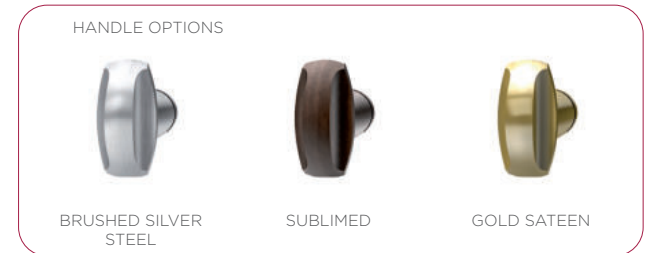

Door: multi-walled door construction

Locking: 4-way locking bolt system - incl. overlapping profile on the hinge side

Standard option

Lock: high security key lock I class VdS with two keys (65 mm)

Boltwork handle: handle, protruding 35 mm

Hinges: internal

Door opening angle: 90°

Mounting holes: 2 holes in the floor and 2 on the backwall

KOALA

Article	Basic equipment			Outer dimensions (mm)			Inner dimensions (mm)			Door light (mm)		Dimensions of the display window (mm)		Weight (kg)	Anchoring number	Number of shelves fixed / movable	Weapon holders - amount and color	Body colors	Inner carpet color	Lock	Handle Type and color	
	A	B	E	Height	Width	Depth	Height	Width	Depth	Height	Width	Height	Width									
M1928545A	A			1952	840	450	1856	730	370	1782	655	-	x	-	2/2	-	4	-	RAL 9011			
M1928545AS	A			1952	840	450	1856	730	370	1782	655	-	x	-	2/2	-	4	-	Sublimation nut			

REMARKS:
 * back wall not sublimated
 ** the carpet is located on the back wall, side walls and at the bottom

REMARKS CONCERNING THE SAFE ANCHORING TO THE BACK WALL:
 The whole back wall is lined with the carpet - in order to anchor the safe to the wall, the carpet has to be notched or debonded