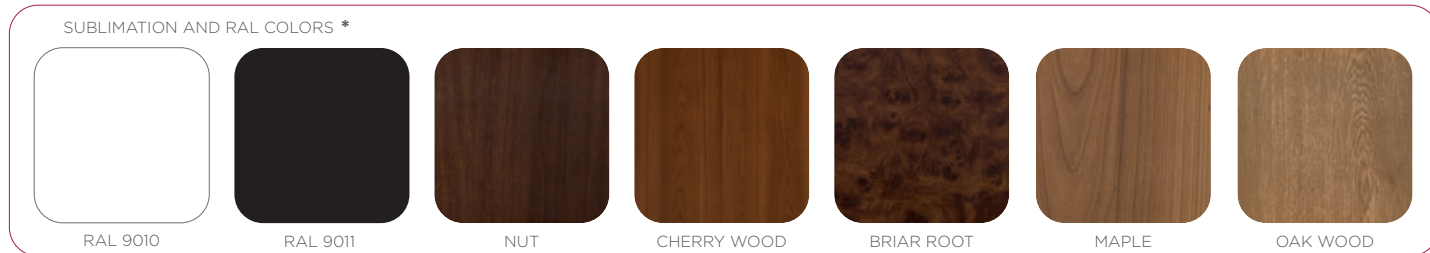

Hinges: internal

Door opening angle: 90°

Mounting holes: 2 holes in the floor and 2 on the backwall

KOALA

Article	Basic equipment			Outer dimensions (mm)			Inner dimensions (mm)			Door light (mm)		Dimensions of the display window (mm)		Weight (kg)	Anchoring number	Number of shelves fixed / movable	Weapon holders - amount and color	Body colors	Inner carpet color	Lock	Handle Type and color	
	A	B	E	Height	Width	Depth	Height	Width	Depth	Height	Width	Height	Width									
M1928545A	A			1952	840	450	1856	730	370	1782	655	-	x	-	2/2	-	4	-	RAL 9011			
M1928545AS	A			1952	840	450	1856	730	370	1782	655	-	x	-	2/2	-	4	-	Sublimation nut			

REMARKS:
 * back wall not sublimated
 ** the carpet is located on the back wall, side walls and at the bottom

REMARKS CONCERNING THE SAFE ANCHORING TO THE BACK WALL:
 The whole back wall is lined with the carpet - in order to anchor the safe to the wall, the carpet has to be notched or debonded