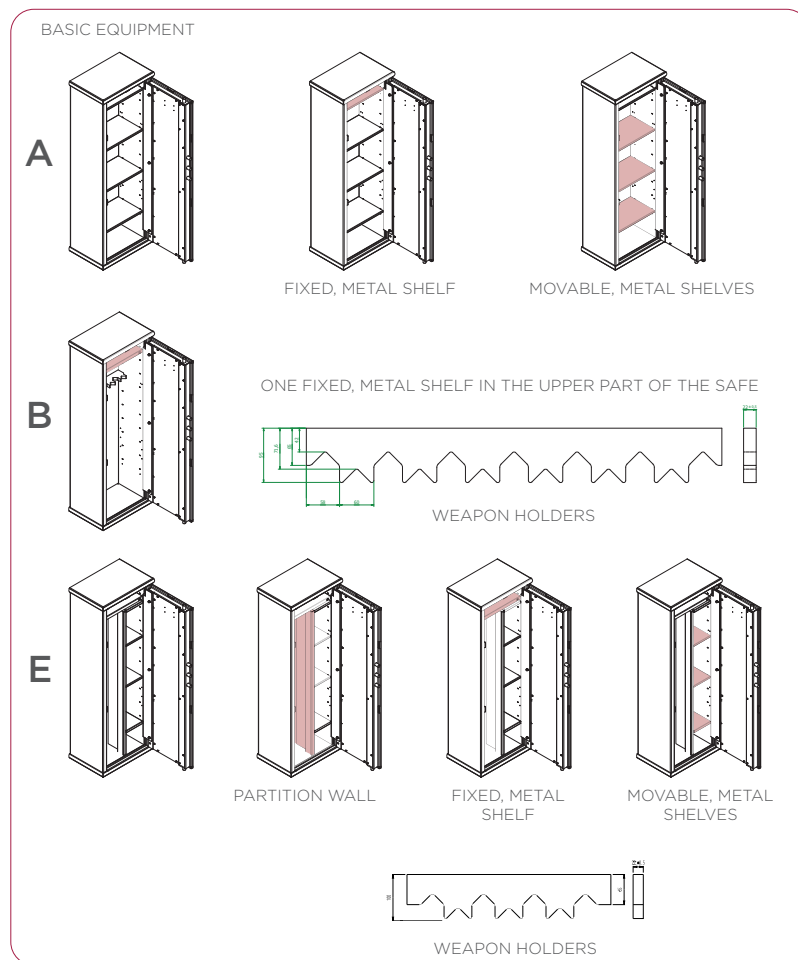

Door: multi-walled door construction

Locking: 4-way locking bolt system - incl. overlapping profile on the hinge side

Standard option

Lock: high security key lock I class VdS with two keys (65 mm)

Boltwork handle: handle, protruding 35 mm

Hinges: internal

Door opening angle: 90°

Mounting holes: 1 hole in the floor and 2 on the backwall

GRIFONE

Article	Basic equipment			Outer dimensions (mm)			Inner dimensions (mm)			Door light (mm)		Dimensions of the display window (mm)		Weight (kg)	Anchoring number	Number of shelves fixed / movable	Weapon holders - amount and color	Body colors	Inner carpet color	Lock	Handle Type and color		
	A	B	E	Height	Width	Depth	Height	Width	Depth	Height	Width	Height	Width										
M1503331B		B		1500	330	310	1480	285	225	1397	178	-	x	-	81	1/2	1	-	5	RAL 9011	Red		
M1503331BS		B		1500	330	310	1480	285	225	1397	178	-	x	-	81	1/2	1	-	5	Sublimation nut	Green		
M1505034A	A			1500	525	350	1480	475	260	1397	373	-	x	-	116	1/2	1	3	-	RAL 9011	Red		
M1505034AS	A			1500	525	350	1480	475	260	1397	373	-	x	-	116	1/2	1	3	-	Sublimation nut	Green		
M1505034B		B		1500	525	350	1480	475	260	1397	373	-	x	-	116	1/2	1	-	8	RAL 9011	Red		
M1505034BS		B		1500	525	350	1480	475	260	1397	373	-	x	-	116	1/2	1	-	8	Sublimation nut	Green		
M1505034E			E	1500	525	350	1480	475	260	1397	373	-	x	-	116	1/2	1	3	4	RAL 9011	Red		
M1505034ES			E	1500	525	350	1480	475	260	1397	373	-	x	-	116	1/2	1	3	4	Sublimation nut	Green		

REMARKS:

- * back wall not sublimated
- ** the carpet is located on the back wall and at the bottom

REMARKS CONCERNING THE SAFE ANCHORING TO THE BACK WALL:
The whole back wall is lined with the carpet - in order to anchor the safe to the wall, the carpet has to be notched or debonded