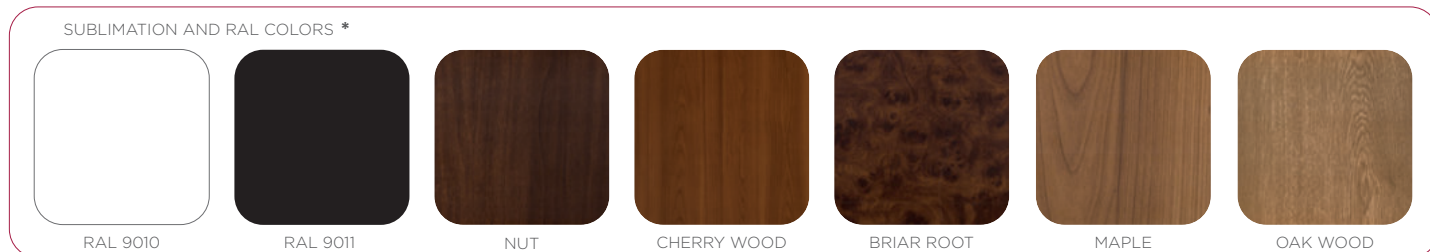

Hinges: internal

Door opening angle: 90°

Mounting holes: 1 hole in the floor and 2 on the backwall

GRIFONE

Article	Basic equipment			Outer dimensions (mm)			Inner dimensions (mm)			Door light (mm)		Dimensions of the display window (mm)		Weight (kg)	Anchoring number	Number of shelves fixed / movable	Weapon holders - amount and color	Body colors	Inner carpet color	Lock	Handle Type and color		
	A	B	E	Height	Width	Depth	Height	Width	Depth	Height	Width	Height	Width										
M1503331B		B		1500	330	310	1480	285	225	1397	178	-	x	-	81	1/2	1	-	5	RAL 9011	Red		
M1503331BS		B		1500	330	310	1480	285	225	1397	178	-	x	-	81	1/2	1	-	5	Sublimation nut	Green		
M1505034A	A			1500	525	350	1480	475	260	1397	373	-	x	-	116	1/2	1	3	-	RAL 9011	Red		
M1505034AS	A			1500	525	350	1480	475	260	1397	373	-	x	-	116	1/2	1	3	-	Sublimation nut	Green		
M1505034B		B		1500	525	350	1480	475	260	1397	373	-	x	-	116	1/2	1	-	8	RAL 9011	Red		
M1505034BS		B		1500	525	350	1480	475	260	1397	373	-	x	-	116	1/2	1	-	8	Sublimation nut	Green		
M1505034E			E	1500	525	350	1480	475	260	1397	373	-	x	-	116	1/2	1	3	4	RAL 9011	Red		
M1505034ES			E	1500	525	350	1480	475	260	1397	373	-	x	-	116	1/2	1	3	4	Sublimation nut	Green		

REMARKS:

- * back wall not sublimated
- ** the carpet is located on the back wall and at the bottom

REMARKS CONCERNING THE SAFE ANCHORING TO THE BACK WALL:
The whole back wall is lined with the carpet - in order to anchor the safe to the wall, the carpet has to be notched or debonded