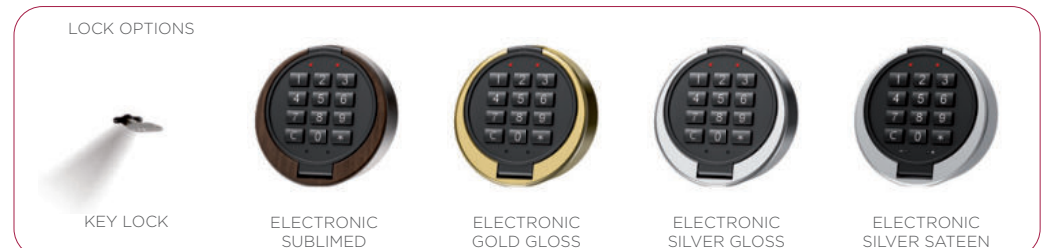

Door: multi-walled door construction

Locking: 4-way locking bolt system - incl. overlapping profile on the hinge side

Standard option

Lock: high security key lock I class VdS with two keys (65 mm)

Boltwork handle: handle, protruding 35 mm

Hinges: internal

Door opening angle: 90°

Mounting holes: 1 hole in the floor and 2 on the backwall

GRIFONE

Article	Basic equipment			Outer dimensions (mm)			Inner dimensions (mm)			Door light (mm)		Dimensions of the display window (mm)		Weight (kg)	Anchoring number	Number of shelves fixed / movable	Weapon holders - amount and color	Body colors	Inner carpet color	Lock	Handle Type and color		
	A	B	E	Height	Width	Depth	Height	Width	Depth	Height	Width	Height	Width										
M1503331B		B		1500	330	310	1480	285	225	1397	178	-	x	-	81	1/2	1	-	5	RAL 9011	Red		
M1503331BS		B		1500	330	310	1480	285	225	1397	178	-	x	-	81	1/2	1	-	5	Sublimation nut	Green		
M1505034A	A			1500	525	350	1480	475	260	1397	373	-	x	-	116	1/2	1	3	-	RAL 9011	Red		
M1505034AS	A			1500	525	350	1480	475	260	1397	373	-	x	-	116	1/2	1	3	-	Sublimation nut	Green		
M1505034B		B		1500	525	350	1480	475	260	1397	373	-	x	-	116	1/2	1	-	8	RAL 9011	Red		
M1505034BS		B		1500	525	350	1480	475	260	1397	373	-	x	-	116	1/2	1	-	8	Sublimation nut	Green		
M1505034E			E	1500	525	350	1480	475	260	1397	373	-	x	-	116	1/2	1	3	4	RAL 9011	Red		
M1505034ES			E	1500	525	350	1480	475	260	1397	373	-	x	-	116	1/2	1	3	4	Sublimation nut	Green		

REMARKS:

- * back wall not sublimated
- ** the carpet is located on the back wall and at the bottom

REMARKS CONCERNING THE SAFE ANCHORING TO THE BACK WALL:
The whole back wall is lined with the carpet - in order to anchor the safe to the wall, the carpet has to be notched or debonded