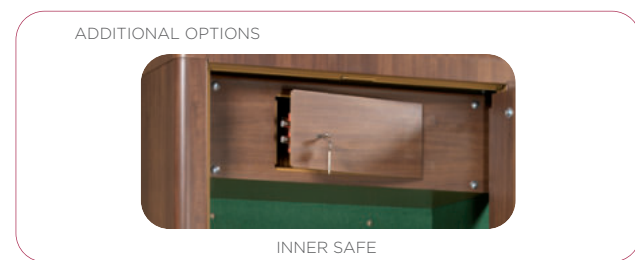

Hinges: internal

Door opening angle: 90°

Mounting holes: 1 hole in the floor and 2 on the backwall

GRIFONE

Article	Basic equipment			Outer dimensions (mm)			Inner dimensions (mm)			Door light (mm)		Dimensions of the display window (mm)		Weight (kg)	Anchoring number	Number of shelves fixed / movable	Weapon holders - amount and color	Body colors	Inner carpet color	Lock	Handle Type and color		
	A	B	E	Height	Width	Depth	Height	Width	Depth	Height	Width	Height	Width										
M1503331B		B		1500	330	310	1480	285	225	1397	178	-	x	-	81	1/2	1	-	5	RAL 9011	Red		
M1503331BS		B		1500	330	310	1480	285	225	1397	178	-	x	-	81	1/2	1	-	5	Sublimation nut	Green		
M1505034A	A			1500	525	350	1480	475	260	1397	373	-	x	-	116	1/2	1	3	-	RAL 9011	Red		
M1505034AS	A			1500	525	350	1480	475	260	1397	373	-	x	-	116	1/2	1	3	-	Sublimation nut	Green		
M1505034B		B		1500	525	350	1480	475	260	1397	373	-	x	-	116	1/2	1	-	8	RAL 9011	Red		
M1505034BS		B		1500	525	350	1480	475	260	1397	373	-	x	-	116	1/2	1	-	8	Sublimation nut	Green		
M1505034E			E	1500	525	350	1480	475	260	1397	373	-	x	-	116	1/2	1	3	4	RAL 9011	Red		
M1505034ES			E	1500	525	350	1480	475	260	1397	373	-	x	-	116	1/2	1	3	4	Sublimation nut	Green		

REMARKS:

- * back wall not sublimated
- ** the carpet is located on the back wall and at the bottom

REMARKS CONCERNING THE SAFE ANCHORING TO THE BACK WALL:
The whole back wall is lined with the carpet - in order to anchor the safe to the wall, the carpet has to be notched or debonded