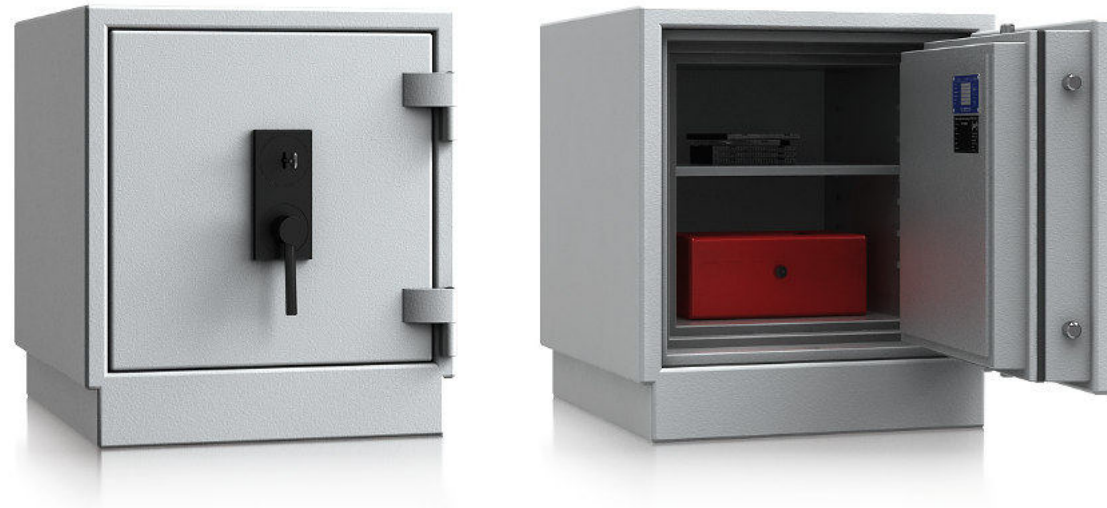

Model
Göteborg

Security level: Class I according to EN 1143-1
Fire rating: Fire-protected safes according to EN 1047-1 S 60 DIS

The safe has been approved in accordance with EN 1047-1 in fire class 60 DIS. The certification was awarded by VdS they have fire and impact tests.

Suitable for the storage of:
 data media
 office documents, office equipment

Description
Series Göteborg - the safes with one-hour protection from fire S 60 DIS.

Body: multi-walled body (80 mm thick)
Door: multi-walled door construction (151 mm thick)
Locking: 4-way locking bolt system

Standard option
Lock: high security key lock I class VdS with two keys (120 mm)
Boltwork handle: handle, protruding 60 mm
Hinges: external
Door opening angle: 180°
Mounting holes: 2 holes in the floor
Colour: RAL 7035 (light grey)

* excluding hinges, handles and fittings

Body: multi-walled body 80 mm thick

Door: multi-walled door construction 151 mm thick

Closure options

Standard option Options available against surcharge

Key lock

Electronic lock