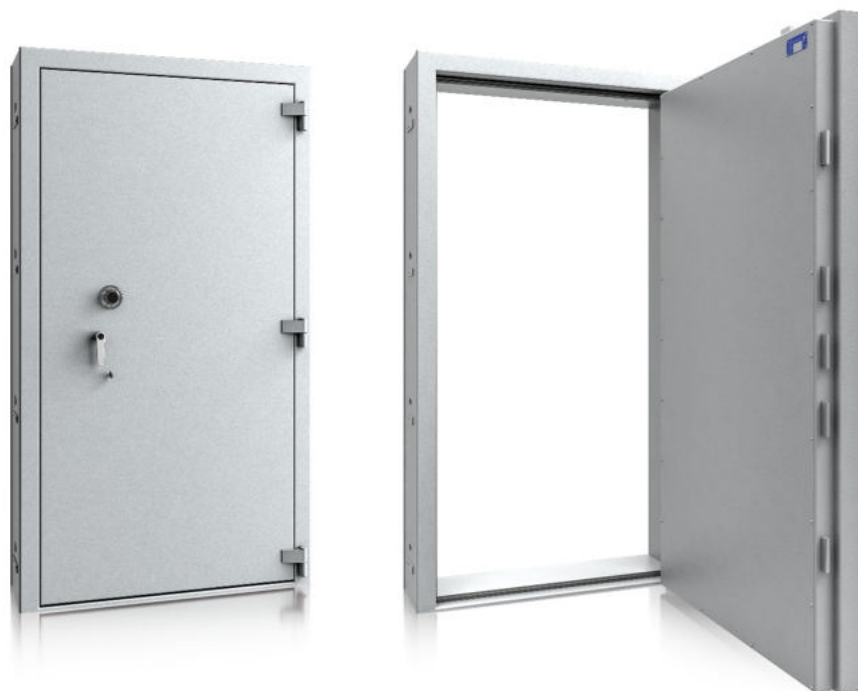

## Model Geneva

**Security level:**  
Class VI according to EN 1143-1

**Description:**  
Geneva series - strongroom door, burglar - proof.

**Door:** multi-walled door construction (145 mm thick)  
**Door frame:** double-walled (78 mm thick)  
**Locking:** 3-way locking bolt system - incl. overlapping profile on the hinge side

**Standard option:**  
**Lock:** high security key lock VdS III class with two keys (170 mm), one of them folding key and mechanical emergency lock VdS III class  
**Boltwork handle:** handle protruding 60 mm  
**Hinges:** external  
**Door opening angle:** 180°  
**Mounting holes:** 10 holes, 4 in each side and 2 in the top  
**Colour:** RAL 7035 (light grey)

## Model Geneva

Art. No.	Model	Outer dimensions*			Door light		Anchoring			Weight Kg
		Height mm	Width mm	Depth mm	Height mm	Width mm	Left Side number	Right Side number	In the top number	
55480.00	Geneva	1823	992	300	1700	800	4	4	2	815
55481.00	Geneva	2123	1092	300	2000	900	4	4	2	1000
55482.00	Geneva	2123	1192	300	2000	1000	4	4	2	1070

\* excluding hinges, handles and fittings

Door frame: double-walled  
(78 mm thick)

Door: multi-walled door  
construction (145 mm thick)