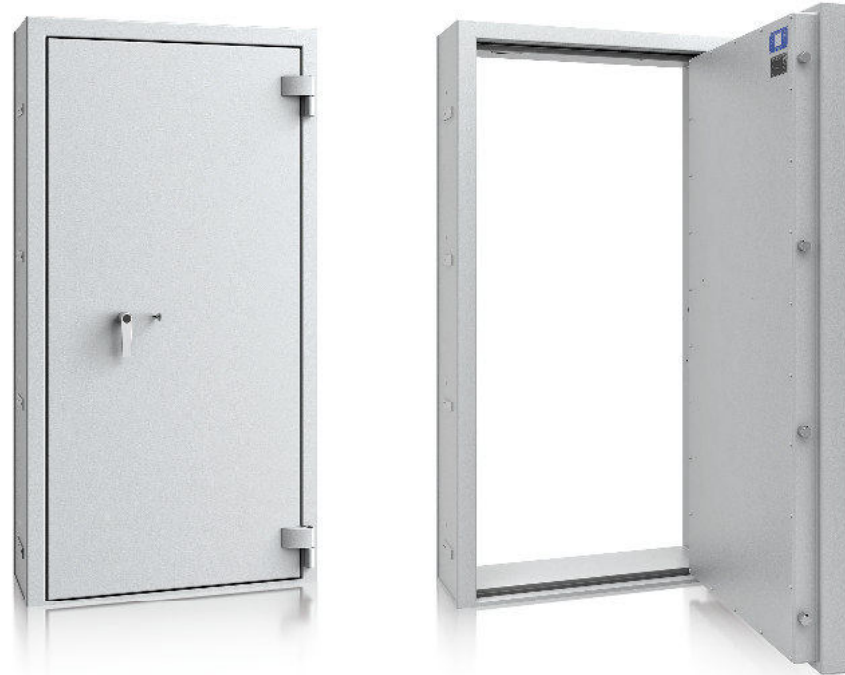

Model
Eisenach

Security level: Class S2 according to EN 14450

Description:
Series Eisenach - strongroom door, burglar - proof.

Door: multi-walled door construction (104 mm thick)
Door frame: double-walled (62 mm thick)
Locking: 3-way locking bolt system - incl. overlapping profile on the hinge side

Standard option:
Lock: high security key lock class I VdS with two keys (120 mm)
Boltwork handle: handle, protruding 60 mm
Hinges: external
Door opening angle: 180°
Mounting holes: 8 holes, 4 in each side
Colour: RAL 7035 (light grey)

Model
Eisenach

Art. No.	Model	Outer dimensions*			Door light		Anchoring			Weight Kg
		Height mm	Width mm	Depth mm	Height mm	Width mm	Left Side number	Right Side number	In the top number	
55300	Eisenach	1700	900	240	1605	740	4	4	-	166
55301	Eisenach	1800	900	240	1705	740	4	4	-	175
55302	Eisenach	2000	1000	240	1905	840	4	4	-	205

* excluding hinges, handles and fittings

Door frame: double-walled (62 mm thick)

Door: multi-walled door construction (104 mm thick)

Closure options

Standard option

Key lock

Options available against surcharge