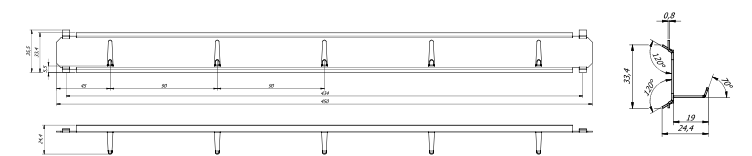

Art. No.	Model	Hook bars			Hooks on hook bar			Partition wall Number	Hooks in total Number
		Back wall Number	Door Number	Partition wall Number	Back wall Number	Door Number	Partition wall Number		
16100	Düsseldorf Mettmann Ratingen	-	-	16	-	-	15	7	1680
16101	Düsseldorf Mettmann Ratingen	-	-	16	-	-	15	5	1200
16102	Düsseldorf Mettmann Ratingen	-	-	16	-	-	15	2	480
16103	Düsseldorf Mettmann Ratingen	-	-	22	-	-	15	7	2310
16104	Düsseldorf Mettmann Ratingen	-	-	22	-	-	15	5	1650
16105	Düsseldorf Mettmann Ratingen	-	-	22	-	-	15	2	660
16106	Düsseldorf Mettmann Ratingen	-	-	26	-	-	15	7	2730
16107	Düsseldorf Mettmann Ratingen	-	-	26	-	-	15	5	1950
16108	Düsseldorf Mettmann Ratingen	-	-	26	-	-	15	2	780
16109	Düsseldorf Mettmann Ratingen	-	-	32	-	-	15	7	3360
16110	Düsseldorf Mettmann Ratingen	-	-	32	-	-	15	5	2400
16111	Düsseldorf Mettmann Ratingen	-	-	32	-	-	15	2	960
16112	Düsseldorf Mettmann Ratingen	-	-	32	-	-	15	11	5280
16113	Düsseldorf Mettmann Ratingen	-	-	32	-	-	15	7	3360
16114	Düsseldorf Mettmann Ratingen	-	-	32	-	-	15	5	2400
16115	Düsseldorf Mettmann Ratingen	4	4	-	15	10	-	-	100
16116	Düsseldorf Mettmann Ratingen	9	9	-	15	10	-	-	225
16117	Düsseldorf Mettmann Ratingen	12	12	-	15	10	-	-	300

Standard hook bars

(for art. no. 16115-16117)
Art. no. 02010

(for art. no. 16100-16117)
Art. no. 02018

Hook bars options available against surcharge

(for art. no. 16115-16117)
Art. no. 02011

(for art. no. 16100-16117)
Art. no. 02015