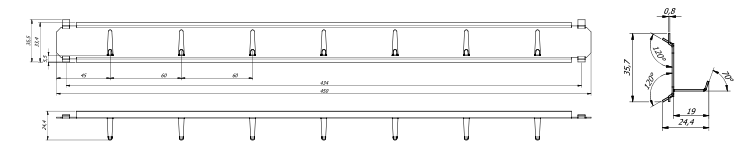

Art. no. 02016