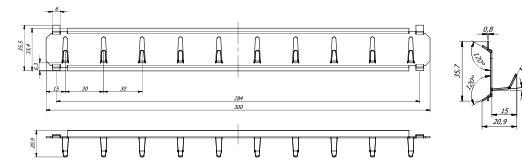

Standard hook bars

(for art. no. 16215-16217)
Art. no. 02010