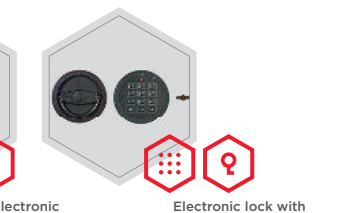

**Body:** double-walled body (30 mm thick)  
**Door:** double-walled door construction (84 mm thick)  
**Locking:** 4-way locking bolt system

**Standard option**  
**Lock:** high security key lock I class VdS with two keys (65 mm)  
**Boltwork handle:** knob, faced with the door  
**Hinges:** internal  
**Door opening angle:** 90°  
**Mounting holes:** 2 holes in the floor and in backwall  
**Colour:** RAL 7035 (light grey)

\* excluding hinges, handles and fittings

**Closure options**

Standard option

Options available against surcharge

**Accessories available against surcharge**

All information concerning weight, color and dimensions are noncommittal and subject to errors and changes. Minor deviations are conditional on the production process. Technical changes, modifications and printing errors reserved. Safes may be top-heavy, during commissioning, please exercise appropriate caution in accordance with the installation guide. Pictograms are not technical description of the product.