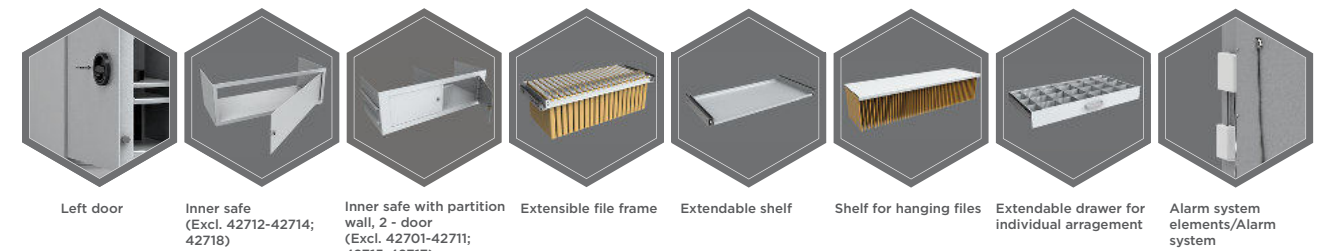

Suitable for the storage of:

- office documents, office equipment
- valuables

Description

Amsterdam series - high security safes with light fire protection.

Body: multi-walled body (78 mm thick)

Door: multi-walled door construction (144 mm thick)

Locking: 4-way locking bolt system - incl. overlapping profile on the hinge side

Standard option

Lock: high security key lock VdS II class with two keys (170 mm), one of them folding key and mechanical emergency lock VdS II class

* excluding hinges, handles and fittings ** 2-door

Body: multi-walled body 78 mm thick

Door: multi-walled door construction 144 mm thick

Closure options

Standard option

Key lock and mechanical code lock

Options available against surcharge

Mechanical code lock

Electronic lock

Accessories available against surcharge

Left door

Inner safe (Excl. 42712-42714; 42718)

Inner safe with partition wall, 2 - door (Excl. 42701-42711; 42715-42717)

Extensible file frame