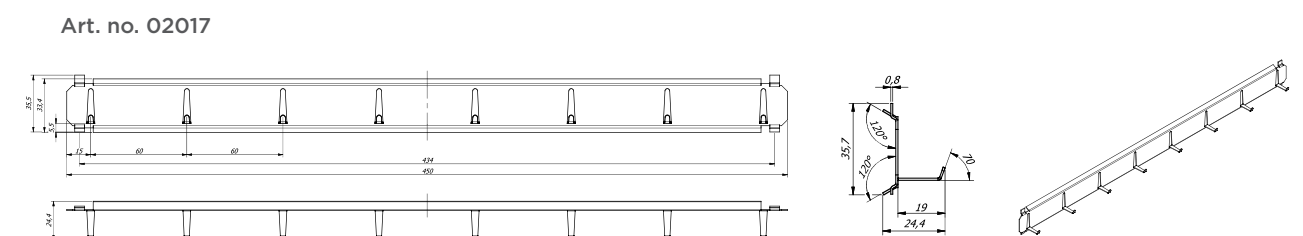

Art. No.	Model	Hook bars			Hooks on hook bar			Partition wall Number	Hooks in total Number
		Back wall Number	Door Number	Partition wall Number	Back wall Number	Door Number	Partition wall Number		
05500	Amberg	4	4	-	15	15	0	120	
05501	Amberg	6	6	-	15	15	0	180	
05502	Amberg	6	6	6x2	15	15	1	360	
05503	Amberg **	12	12	6x2 / 6x2	15	15	2	720	

Hook bars options available against surcharge