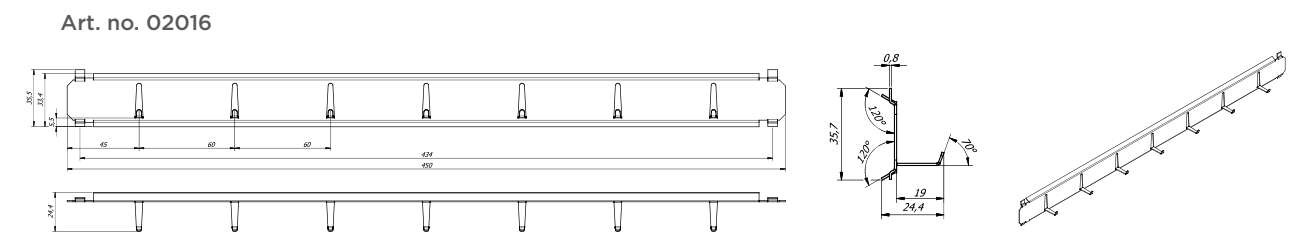

Art. No.	Model	Hook bars			Hooks on hook bar			Partition wall Number	Hooks in total Number
		Back wall Number	Door Number	Partition wall Number	Back wall Number	Door Number	Partition wall Number		
05500	Amberg	4	4	-	15	15	0	120	
05501	Amberg	6	6	-	15	15	0	180	
05502	Amberg	6	6	6x2	15	15	1	360	
05503	Amberg **	12	12	6x2 / 6x2	15	15	2	720	

Hook bars options available against surcharge