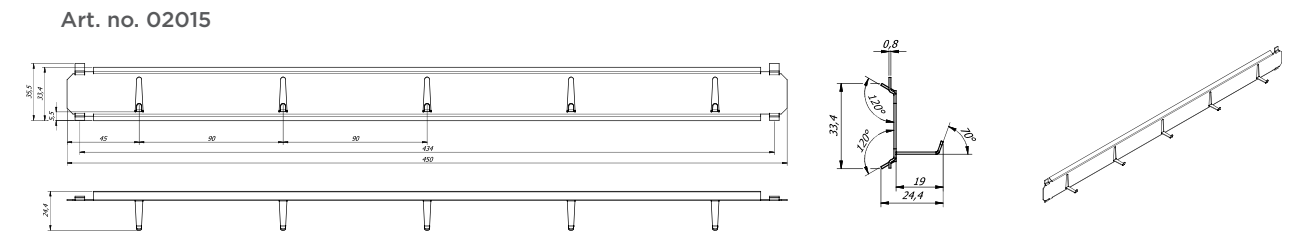

Art. No.	Model	Hook bars			Hooks on hook bar			Partition wall Number	Hooks in total Number
		Back wall Number	Door Number	Partition wall Number	Back wall Number	Door Number	Partition wall Number		
05500	Amberg	4	4	-	15	15	0	120	
05501	Amberg	6	6	-	15	15	0	180	
05502	Amberg	6	6	6x2	15	15	1	360	
05503	Amberg **	12	12	6x2 / 6x2	15	15	2	720	

Hook bars options available against surcharge