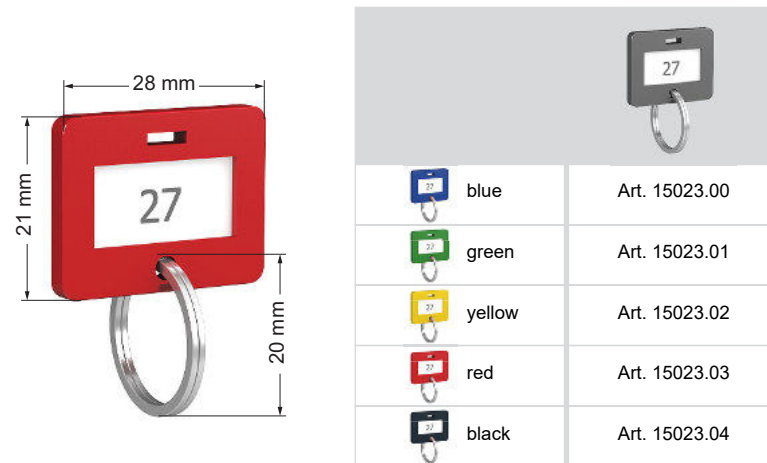

Model
Amberg

Art. No.	Model	Outer dimensions*			Inner dimensions			Anchoring		Hooks in total	Weight
		Height mm	Width mm	Depth mm	Height mm	Width mm	Depth mm	Bottom number	Backwall number	Number	Kg
05500	Amberg	400	520	120	398	518	119	0	4	120	6
05501	Amberg	600	520	120	598	518	119	0	4	180	11
05502	Amberg	600	520	220	598	518	219	0	4	360	18
05503	Amberg **	600	1050	220	598	1048	219	0	4	720	34

Colour options without surcharge

All information concerning weight, color and dimensions are noncommittal and subject to errors and changes. Minor deviations are conditional on the production process. Technical changes, modifications and printing errors reserved. Safes may be top-heavy, during commissioning, please exercise appropriate caution in accordance with the installation guide. Pictograms are not technical description of the product.

The picture shows an example of a key cabinet - model Amberg Art. no. 05501.

Key ring options against surcharge.

Art. No.	Model	Hook bars			Hooks on hook bar			Partition wall Number	Hooks in total Number
		Back wall Number	Door Number	Partition wall Number	Back wall Number	Door Number	Partition wall Number		
05500	Amberg	4	4	-	15	15	0	120	
05501	Amberg	6	6	-	15	15	0	180	
05502	Amberg	6	6	6x2	15	15	1	360	
05503	Amberg **	12	12	6x2 / 6x2	15	15	2	720	