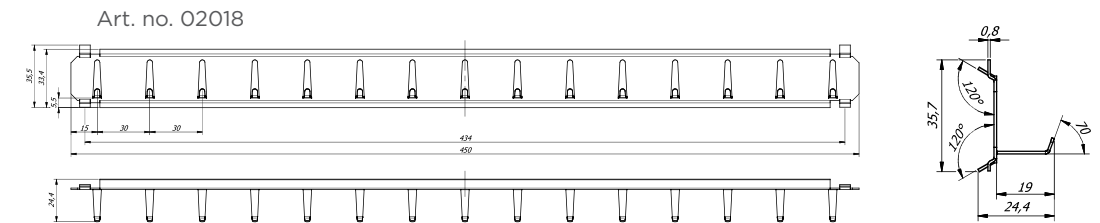

Model
Amberg

Art. No.	Model	Outer dimensions*			Inner dimensions			Anchoring		Hooks in total	Weight
		Height mm	Width mm	Depth mm	Height mm	Width mm	Depth mm	Bottom number	Backwall number	Number	Kg
05500	Amberg	400	520	120	398	518	119	0	4	120	6
05501	Amberg	600	520	120	598	518	119	0	4	180	11
05502	Amberg	600	520	220	598	518	219	0	4	360	18
05503	Amberg **	600	1050	220	598	1048	219	0	4	720	34

* excluding hinges, handles and fittings ** 2-door

Body: single-walled body (1 mm thick)

Door: single-walled door (1 mm thick)

Standard hook bars

Closure options

Standard

Cam lock

Options available against surcharge